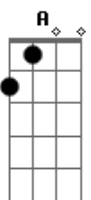

© ukulele-chords.com