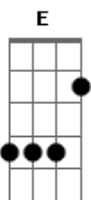

© ukulele-chords.com