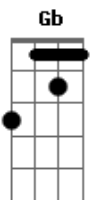

# Ramones - I'm Affected

Tom: D

[ bass riffs ]

[ Gb E ] x3

[ E G D ] x4

E

A F G  
When I look into your big brown eyes  
And I feel like I'm in paradise  
I want you by my side

A F G  
'cause I'm affected, 'fected  
Yeah, I'm affected, 'fected

A F G A  
Well I'm affected and all I want is you

G  
Didn't know it a few years ago

A  
But now I finally know

F

I want you by my side

G

E

I want you baby, baby, baby, baby  
Yeah, I love you and I want you to know  
Yeah, yeah, and that's for sure  
I want you by my side  
'cause I'm affected...  
Didn't know...

[ F E D ] x4 [ with bass riff ] [with solo 1]

[ E G D ] x4 [with solo 2]

E

Yeah, I love you...

'cause I'm affected...  
'cause I'm affected...

[solo 2] não faço idéia!!