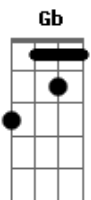

Ramones - I'm Affected

Tom: D

[bass riffs]

[Gb E] x3

[E G D] x4

E

A F G
 When I look into your big brown eyes
 And I feel like I'm in paradise
 I want you by my side

A F G
 'cause I'm affected, 'fected
 Yeah, I'm affected, 'fected

A F G A
 Well I'm affected and all I want is you

G
 Didn't know it a few years ago

A
 But now I finally know

F

I want you by my side

G

E

I want you baby, baby, baby, baby
 Yeah, I love you and I want you to know
 Yeah, yeah, and that's for sure
 I want you by my side
 'cause I'm affected...
 Didn't know...

[F E D] x4 [with bass riff] [with solo 1]

[E G D] x4 [with solo 2]

E

Yeah, I love you...

'cause I'm affected...
 'cause I'm affected...

[solo 2] não faço idéia!!

Acordes

© ukulele-chords.com