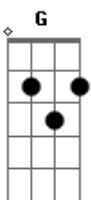

© ukulele-chords.com