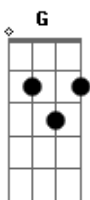

© ukulele-chords.com