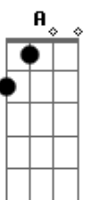

© ukulele-chords.com