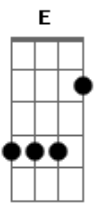

Ramones - I Don't Wanna Walk Around With You

Tom: **A**

[**E G A**]

A **D**
I don't wanna walk around with you

A **D**
I don't wanna walk around with you

A **D**
I don't wanna walk around with you

G **A**
So why you wanna walk around with me?

G **A**
I don't wanna walk around with you

G **A**
I don't wanna walk around with you

[**E G A**]

I don't wanna go out with you
I don't wanna walk around with you
I don't wanna walk around with you
So why you wanna walk around with me?
I don't wanna walk around with you
I don't wanna walk around with you

[**E G A**]

I don't wanna walk...

[solo: **E A** (4x)]
I don't wanna walk...

Acordes

© ukulele-chords.com

© ukulele-chords.com

© ukulele-chords.com

© ukulele-chords.com