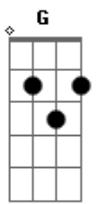

Ramones - I Don't Wanna Walk Around With You

Tom: **A**

[**E G A**]

A **D**
I don't wanna walk around with you

A **D**
I don't wanna walk around with you

A **D**
I don't wanna walk around with you

G **A**
So why you wanna walk around with me?

G **A**
I don't wanna walk around with you

G **A**
I don't wanna walk around with you

[**E G A**]

I don't wanna go out with you
I don't wanna walk around with you
I don't wanna walk around with you
So why you wanna walk around with me?
I don't wanna walk around with you
I don't wanna walk around with you

[**E G A**]

I don't wanna walk...

[solo: **E A** (4x)]
I don't wanna walk...

Acordes

© ukulele-chords.com

© ukulele-chords.com

© ukulele-chords.com

© ukulele-chords.com