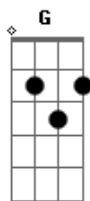

© ukulele-chords.com

© ukulele-chords.com