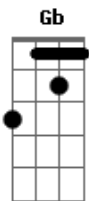

Ramones - Elevators Operators

Tom: D

(intro)

(D G Gb) (4x)

D G A D G A
I saw her at the Dancer-Tuner
D G A D G A
On a Sunday late last summer

Gb
I was coming from a garden party, party
I was coming from a garden party, party, yeah
Gb
I was coming from a garden party, party
I was coming from a garden party, party, yeah

(D Dbm Bm)

Bm
Then you know, her eyes met mine
E
And everything's gonna be real fine now
G A N.C
Yeah, I'm in love with the elevator operator

(D G Gb) (4x)

D G A D G A
She said she used to be a waitress
D G A D G A
But it got her so damn depressed

Gb
I was coming from a garden party, party
I was coming from a garden party, party, yeah
Gb
I was coming from a garden party, party
I was coming from a garden party, party, yeah

(D Dbm Bm)

Bm
Then you know, her eyes met mine
E
And everything's gonna be real fine now
G A N.C
Yeah, I'm in love with the elevator operator

Bm E
I ride the lift now almost every single day
G A
Just so I can be with her, oh-oh

D G A D G A
I saw her at the Dancer-Tuner
D G A D G A
On a Sunday late last summer

Gb
I was coming from a garden party, party
I was coming from a garden party, party, yeah
Gb
I was coming from a garden party, party
I was coming from a garden party, party, yeah

(D Dbm Bm)

Bm
Then you know, her eyes met mine
E
And everything's gonna be real fine now
G A N.C
Yeah, I'm in love with the elevator operator

Bb D
I'm in love with the elevator operator
Bb D
I'm in love with the elevator operator
Bb D
I'm in love with the elevator operator
Bb D
I'm in love with the elevator operator

Acordes

© ukulele-chords.com

© ukulele-chords.com

© ukulele-chords.com

© ukulele-chords.com

© ukulele-chords.com

© ukulele-chords.com

© ukulele-chords.com

© ukulele-chords.com

© ukulele-chords.com