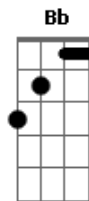

© ukulele-chords.com