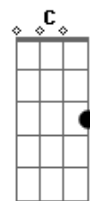

© ukulele-chords.com

© ukulele-chords.com