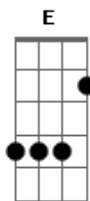

© ukulele-chords.com