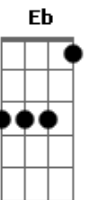

© ukulele-chords.com