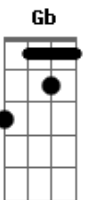

© ukulele-chords.com