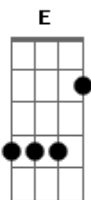

© ukulele-chords.com

© ukulele-chords.com