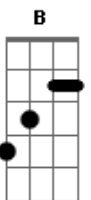

© ukulele-chords.com