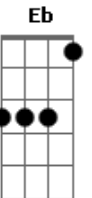

© ukulele-chords.com