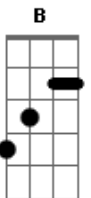

© ukulele-chords.com