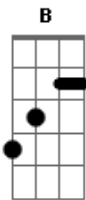

Ramones - Danny Says

Tom: E

Riff inicial:

Danny says we gotta go.

E A B
Gotta go to Idaho

E A B E [riff]
But we can't go surfin' 'cause it's 20 below.

E A B
Sound check's at 5:02.

E A B
Record stores and interviews.

Db

Gb B Db
Danny says we gotta go.

Gb B Db
Gotta go to Idaho

Gb B Db Gb
But we can't go surfin' 'cause it's 20 below.

Gb
Oh, Baby

B Db Gb B Db Gb
Oho-ho-ho, we got nowhere to go

B Db Ebm B Db
and it may sound funny, but's true, oh oh oh

Gb B Db
Hangin' out in 100 b

Gb B Db
watching Get Smart on TV.

Gb B Db Gb
Thinkin' about You and me and you and me.

B Db Gb
uh-uh-uh-uh [fade out]

Acordes

© ukulele-chords.com

© ukulele-chords.com

© ukulele-chords.com