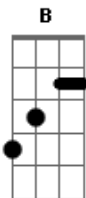

Ramones - Danny Says

Tom: E

Riff inicial:

Danny says we gotta go.

E A B
Gotta go to Idaho

E A B E [riff]
But we can't go surfin' 'cause it's 20 below.

E A B
Sound check's at 5:02.

E A B
Record stores and interviews.

Db

Gb B Db
Danny says we gotta go.

Gb B Db
Gotta go to Idaho

Gb B Db Gb
But we can't go surfin' 'cause it's 20 below.

Gb
Oh, Baby

B Db Gb B Db Gb
Oho-ho-ho, we got nowhere to go

B Db Ebm B Db
and it may sound funny, but's true, oh oh oh

Gb B Db
Hangin' out in 100 b

Gb B Db
watching Get Smart on TV.

Gb B Db Gb
Thinkin' about You and me and you and me.

B Db Gb
uh-uh-uh-uh [fade out]

Acordes

© ukulele-chords.com

© ukulele-chords.com

© ukulele-chords.com