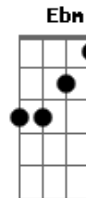

© ukulele-chords.com