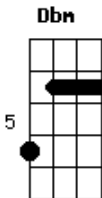

Db

Gb B Db
Danny says we gotta go.

Gb B Db
Gotta go to Idaho

Gb B Db Gb
But we can't go surfin' 'cause it's 20 below.

Gb
Oh, Baby

B Db Gb B Db Gb
Oho-ho-ho, we got nowhere to go

B Db Ebm B Db
and it may sound funny, but's true, oh oh oh

Gb B Db
Hangin' out in 100 b

Gb B Db
watching Get Smart on TV.

Gb B Db Gb
Thinkin' about You and me and you and me.

B Db Gb
uh-uh-uh-uh [fade out]

Acordes

© ukulele-chords.com

© ukulele-chords.com

© ukulele-chords.com