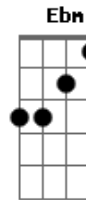

© ukulele-chords.com