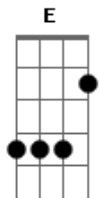

Ramones - Danny Says

Tom: E

Riff inicial:

Danny says we gotta go.
E A B
Gotta go to Idaho
E A B E [riff]
But we can't go surfin' 'cause it's 20 below.

E A B
Sound check's at 5:02.
E A B
Record stores and interviews.
E A B E
Oh, but I can't wait to be with you tomorrow.

E
Oh, Baby

A B E A B E
Oho-ho-ho, we got nowhere to go
A B Dbm A B
and it may sound funny, but's true, oh oh oh
E A B
Hangin' out in 100 b
E A B
watching Get Smart on TV.
E A B E
Thinkin' about You and me and you and me.

D
Hangin' out in L.A. And there's nowhere to go-ho

A
It ain't Christmas if there ain't no snow.
D B E
Listening to Sheena on the radio, uh uh, oh oh oh

[Gb B Db] 3x

Db

Gb B Db
Danny says we gotta go.
Gb B Db
Gotta go to Idaho
Gb B Db Gb
But we can't go surfin' 'cause it's 20 below.

Gb
Oh, Baby

B Db Gb B Db Gb
Oho-ho-ho, we got nowhere to go
B Db Ebm B Db
and it may sound funny, but's true, oh oh oh
Gb B Db
Hangin' out in 100 b
Gb B Db
watching Get Smart on TV.
Gb B Db Gb
Thinkin' about You and me and you and me.

B Db Gb
uh-uh-uh-uh [fade out]

Acordes

© ukulele-chords.com