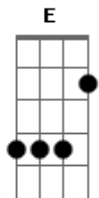

Ramones - Danny Says

Tom: E

Riff inicial:

Danny says we gotta go.

E A B
Gotta go to Idaho

E A B E [riff]
But we can't go surfin' 'cause it's 20 below.

E A B
Sound check's at 5:02.

E A B
Record stores and interviews.

E A B E
Thinkin' about You and me and you and me.

D
Hangin' out in L.A. And there's nowhere to go-ho

A
It ain't Christmas if there ain't no snow.
D Listening to Sheena on the radio, uh uh, oh oh oh

[Gb B Db] 3x

Db

Gb B Db
Danny says we gotta go.

Gb B Db
Gotta go to Idaho

Gb B Db Gb
But we can't go surfin' 'cause it's 20 below.

Gb
Oh, Baby

B Db Gb B Db Gb
Oho-ho-ho, we got nowhere to go

B Db Ebm B Db
and it may sound funny, but's true, oh oh oh

Gb B Db
Hangin' out in 100 b

Gb B Db
watching Get Smart on TV.

Gb B Db Gb
Thinkin' about You and me and you and me.

B Db Gb
uh-uh-uh-uh [fade out]

Acordes

© ukulele-chords.com

© ukulele-chords.com

© ukulele-chords.com