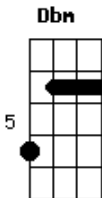

Gb
 Oh, Baby

B Db Gb B Db Gb
 Oho-ho-ho, we got nowhere to go
 B Db Ebm B Db
 and it may sound funny, but's true, oh oh oh
 Gb B Db
 Hangin' out in 100 b
 Gb B Db
 watching Get Smart on TV.
 Gb B Db Gb
 Thinkin' about You and me and you and me.

B Db Gb
 uh-uh-uh-uh [fade out]

Acordes

© ukulele-chords.com

© ukulele-chords.com

© ukulele-chords.com

© ukulele-chords.com

© ukulele-chords.com

© ukulele-chords.com