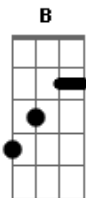

Ramones - Danny Says

Tom: E

Riff inicial:

Danny says we gotta go.
 E A B
 Gotta go to Idaho
 E A B E [riff]
 But we can't go surfin' 'cause it's 20 below.

E A B
 Sound check's at 5:02.
 E A B
 Record stores and interviews.
 E A B E
 Oh, but I can't wait to be with you tomorrow.

Gb
 Oh, Baby

B Db Gb B Db Gb
 Oho-ho-ho, we got nowhere to go
 B Db Ebm B Db
 and it may sound funny, but's true, oh oh oh
 Gb B Db
 Hangin' out in 100 b
 Gb B Db
 watching Get Smart on TV.
 Gb B Db Gb
 Thinkin' about You and me and you and me.

B Db Gb
 uh-uh-uh-uh [fade out]

Acordes

© ukulele-chords.com

© ukulele-chords.com

© ukulele-chords.com

© ukulele-chords.com

© ukulele-chords.com

© ukulele-chords.com