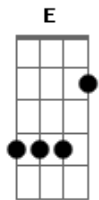

Ramones - Danny Says

Tom: E

Riff inicial:

Danny says we gotta go.

E A B
Gotta go to Idaho

E A B E [riff]
But we can't go surfin' 'cause it's 20 below.

E A B
Sound check's at 5:02.

E A B
Record stores and interviews.

E A B E
Thinkin' about You and me and you and me.

D
Hangin' out in L.A. And there's nowhere to go-ho

A
It ain't Christmas if there ain't no snow.
D Listening to Sheena on the radio, uh uh, oh oh oh

[Gb B Db] 3x

Db

Gb B Db
Danny says we gotta go.

Gb B Db
Gotta go to Idaho

Gb B Db Gb
But we can't go surfin' 'cause it's 20 below.

Gb
Oh, Baby

B Db Gb B Db Gb
Oho-ho-ho, we got nowhere to go

B Db Ebm B Db
and it may sound funny, but's true, oh oh oh

Gb B Db
Hangin' out in 100 b

Gb B Db
watching Get Smart on TV.

Gb B Db Gb
Thinkin' about You and me and you and me.

B Db Gb
uh-uh-uh-uh [fade out]

Acordes

© ukulele-chords.com

© ukulele-chords.com

© ukulele-chords.com