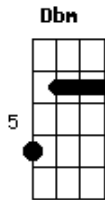

Db

Gb B Db
Danny says we gotta go.

Gb B Db
Gotta go to Idaho

Gb B Db Gb
But we can't go surfin' 'cause it's 20 below.

Gb
Oh, Baby

B Db Gb B Db Gb
Oho-ho-ho, we got nowhere to go

B Db Ebm B Db
and it may sound funny, but's true, oh oh oh

Gb B Db
Hangin' out in 100 b

Gb B Db
watching Get Smart on TV.

Gb B Db Gb
Thinkin' about You and me and you and me.

B Db Gb
uh-uh-uh-uh [fade out]

Acordes

© ukulele-chords.com

© ukulele-chords.com

© ukulele-chords.com