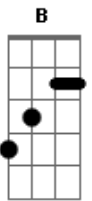

© ukulele-chords.com

© ukulele-chords.com