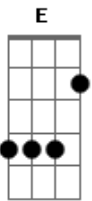

© ukulele-chords.com