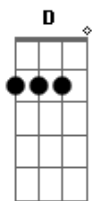

Ramones - Cabbies On Crack

Tom: D

(intro) B Bb B (3x)
B Bb B D
B Bb B B Bb B D (2x)

B Bb B
Got into a cab
B Bb B D
Broadway, 59
B Bb B
Took off like a blast
B Bb B D A
Almost lost my mind, oh oh
A (B Bb B B Bb B D)
Cabbies on crack

B Bb B
It first felt like at thrill ride
B Bb B D
Excited for a while
B Bb B
Got pretty scary swerving at
B Bb B D A
100 miles an hour, oh oh
A (B Bb B B Bb B D)
Cabbies on crack

A B
I want to get out, out of this yellow shell
A B A
I want to get out, crack cabbies straight from hell
D A G E
And I don't wanna die before I live
B Bb B B Bb B D
Cabbies on
B Bb B B Bb B D
Cabbies on crack

B Bb B
Cabbies on crack
B Bb B D

Want my money back
B Bb B
Disco blasting out
B Bb B D A
Stomach in my mouth, oh oh
A (B Bb B B Bb B D)
Cabbies on crack

B Bb B
Times Square was approaching
B Bb B D
He braked for the light
B Bb B
At 90 miles an hour, flashed by
B Bb B D A
I saw my life, oh oh
A (B Bb B B Bb B D)
Cabbies on crack

A B
I want to get out, out of this yellow shell
A B A
I want to get out, crack cabbies straight from hell
D A G E
And I don't wanna die before I live
B Bb B B Bb B D
Cabbies on
B Bb B B Bb B D
Cabbies on crack

(G B G B A)

D A D B
And I don't wanna die before I live

B Bb B B Bb B B Bb B B Bb B
Cabbies on Cabbies on crack
Cabbies on Cabbies on crack
Cabbies on Cabbies on crack
Cabbies on Cabbies on crack
Cabbies on

Acordes