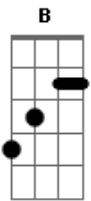

© ukulele-chords.com

© ukulele-chords.com