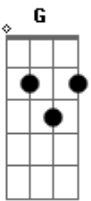

© ukulele-chords.com