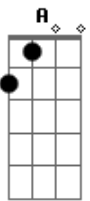

© ukulele-chords.com