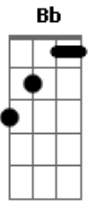

© ukulele-chords.com