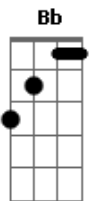

© ukulele-chords.com