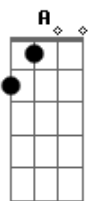

© ukulele-chords.com