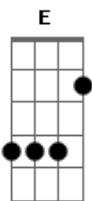

© ukulele-chords.com