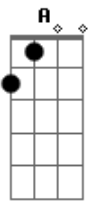

© ukulele-chords.com