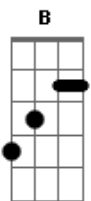

© ukulele-chords.com

© ukulele-chords.com