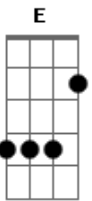

© ukulele-chords.com