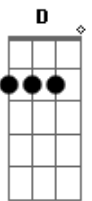

© ukulele-chords.com