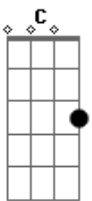

© ukulele-chords.com