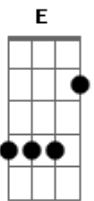

© ukulele-chords.com