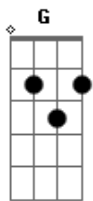

Ramones - 7 And 7 Is

Tom: G

[A C G D F C E]
[A D] x2

A E G D A D A D
When I was a boy I thought about the times I'd be a man
I'd sit inside a bottle and pretend that I was in a can
A C G D A D A D
In my lonely room I'd sit my mind in an ice cream cone
A C G
You can throw me if you wanna 'cause I'm a bone and I go
A A
Oop-ip-ip oop-ip-ip, yeah!

[A C G D F C E]
[A D] x2

If I don't start cryin' it's because that I have got no eyes
My father's in the fireplace and my dog lies hypnotized
Through a crack of light I was unable to find my way
Trapped inside a night but I'm a day and I go
Oop-ip-ip oop-ip-ip, yeah!

[A C G D F C E]
[A D] x2

A D A D A D A D
One, two, three, four!
[E F C G] x2
[E F C G] x2
[E F C G] x4

Acordes

© ukulele-chords.com

© ukulele-chords.com

© ukulele-chords.com

© ukulele-chords.com

© ukulele-chords.com