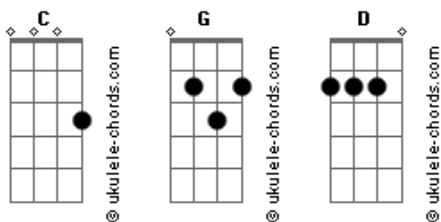

Rammstein - Morgenstern

Tabbed By: Samuel Mobbs
Email:

Tuning: Drop C (CADG)

This hadn't been tabbed yet so I thought I'd give it a shot.

Bass practically follows the guitar, with some minor exceptions (i.e. rhythm of chorus and not playing pre-chorus). Easy song once you know the rhythm, play it along with the music and you'll see what I mean. Fun to play with a band. This tab is 99% correct, Please rate and comment :D
Intro: // Verse

```
G|-----|-----|
D|-----|-----|
A|-----|-----|
C|30-----3030--|30-----303000|
```

Chorus (12's & 11's, not 1's & 2's)

```
G|-----|-----|-----|---
|-----|
D|-----|-----|-----|---
|-----|
A|-----|-----|-----|---
|-----|
C|12~--12-11--11-11--11|7~--7-7--7-7--7|8~--8-8--8-8--8|5~
--5-5--5-5--5|
```

Post-Chorus (10's, not 0's)

```
G|-----|-----|
D|-----|-----|
A|-----|-----|
C|8~--8-8--8-8--8|10~--10-10--10-10--10|
```

Bridge

Acordes

```
G|-----|-----|
D|-----|-----|
A|-----|-----|
C|3000000000303000|3000000000303000|
```

Outro

```
G|-----|
D|-----|
A|-----|
C|30-----30300030|
```

Timing:

Intro: // Verse	(0:18)	X 6
Rest	(0:45)	PLAY NOTHING
Chorus	(0:50)	X 2
Post-Chorus	(1:08)	X 1
Verse	(1:13)	X 6
Chorus	(1:40)	X 2
Post-Chorus	(1:59)	X 1
Chorus	(2:03)	X 2
Post-Chorus	(2:21)	X 1
Bridge	(2:26)	X 4
Rest	(2:44)	PLAY NOTHING
Chorus	(3:07)	X 2
Post-Chorus	(3:25)	X 1
Chorus	(3:30)	X 2
Post-Chorus	(3:48)	X 1
Outro	(3:53)	X 1

Any questions or comments, please Email or IM me at

```
| / slide up
| \ slide down
| h hammer-on
| p pull-off
| ~ hold note
| harmonic
| x Mute note
```