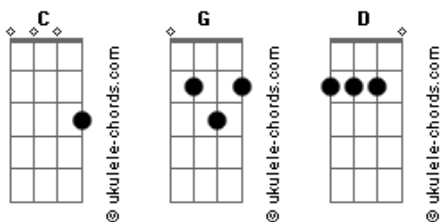

Rammstein - Morgenstern

Tabbed By: Samuel Mobbs
Email:

Tuning: Drop C (CADG)

This hadn't been tabbed yet so I thought I'd give it a shot.

Bass practically follows the guitar, with some minor exceptions (i.e. rhythm of chorus and not playing pre-chorus). Easy song once you know the rhythm, play it along with the music and you'll see what I mean. Fun to play with a band. This tab is 99% correct, Please rate and comment :D
Intro: // Verse

```
G|-----|-----|
D|-----|-----|
A|-----|-----|
C|30-----3030--|30-----303000|
```

Chorus (12's & 11's, not 1's & 2's)

```
G|-----|-----|-----|---
|-----|
D|-----|-----|-----|---
|-----|
A|-----|-----|-----|---
|-----|
C|12~--12-11--11-11--11|7~--7-7--7-7--7|8~--8-8--8-8--8|5~
--5-5--5-5--5|
```

Post-Chorus (10's, not 0's)

```
G|-----|-----|
D|-----|-----|
A|-----|-----|
C|8~--8-8--8-8--8|10~--10-10--10-10--10|
```

Bridge

Acordes

```
G|-----|-----|
D|-----|-----|
A|-----|-----|
C|3000000000303000|3000000000303000|
```

Outro

```
G|-----|
D|-----|
A|-----|
C|30-----30300030|
```

Timing:

Intro: // Verse (0:18) X 6
Rest (0:45) PLAY NOTHING
Chorus (0:50) X 2
Post-Chorus (1:08) X 1
Verse (1:13) X 6
Chorus (1:40) X 2
Post-Chorus (1:59) X 1
Chorus (2:03) X 2
Post-Chorus (2:21) X 1
Bridge (2:26) X 4
Rest (2:44) PLAY NOTHING
Chorus (3:07) X 2
Post-Chorus (3:25) X 1
Chorus (3:30) X 2
Post-Chorus (3:48) X 1
Outro (3:53) X 1

Any questions or comments, please Email or IM me at

| / slide up
| \ slide down
| h hammer-on
| p pull-off
| ~ hold note
| harmonic
| x Mute note