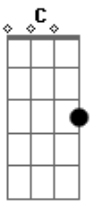

Rammstein - Der Meister

Tom: C

Riff 1

Riff 2

Riff 3

Riff 4

Song Progression:

(Riff 1 and Riff 4 is actually played by 2 guitars. One playing PM open D strings and the other playing the double stop hammerons)
PM all open strings
Intro: Riff 1 x7
Riff 2 x3
Verse 1: Riff 4 x3 (played in between singing)
Chorus: Riff 4 x8
Riff 3
Verse 2: see verse 1
Chorus: Riff 4 x8
Riff 2 x3
Riff 3 x4
Keyboard interlude
Chorus: Riff 4 x11
Riff 2

Acordes

© ukulele-chords.com