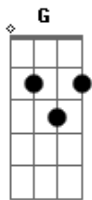

© ukulele-chords.com