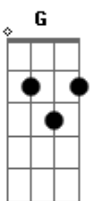

© ukulele-chords.com