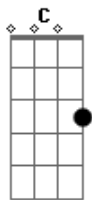

© ukulele-chords.com