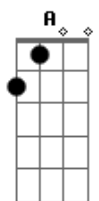

D Am C G D
Love was here and gone like a thief in the night
Am D G Am C
Stone cold...and i thought i knew you so well
C Am G Am F G
Stone cold...can't break away from your spell
Am
You leave me stone cold
(Dm G Am G F A Am G)
(Am C Am F G Am G F)
(Am G)
(Am G F C G D)
D C G D C G
Searching in the darkness.....fading out of sight
D Am C G D
Love was here and gone like a thief in the night
Am D G Am C
Stone cold...and i thought i knew you so well
C Am G Am C
Stone cold...can't break away from your spell
Am D G Am F
Stone cold...and i thought i knew you so well
Am C D Am
You're stone cold..ice cold..can't break away from
F
Your spell
Am
You put me in the deep freeze..oh, baby, don't you leave me
Am G
Stone cold, you're leavin' me cold
C Am G Am C
Stone cold...can't break away from your spell
C Am G Am F
Stone cold...can't break away from your spell

Acordes

© ukulele-chords.com