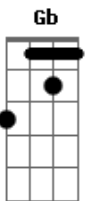

© ukulele-chords.com