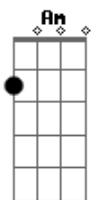

© ukulele-chords.com