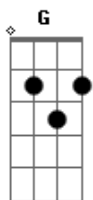

E Am F
Don't wait until I drown to save me from it

C E Am F
Goodnight Chicago, I killed a man to make you love me

C Am F
If the water's warm, filling up my head, I take

C Am F
Another one, Lord knows it's hard to stay

C E Am F

Sober! When heaven's in your past and you have hell to pay

C F
Sorry, I'm hung over, but I'm sorry that I'm late

C
Eighteen made you callous to the kisses that you gave

F
In one more I stood out in the rain

C Am F C

C
Goodbye love, and good luck in life, and goodnight Chicago, die with a smile

Am F F C
You'd have loved her, loved her, but you won't, you don't know, no no no no no no

C E Am F
Don't shut down on me now, don't shut down on me

C E Am F
Don't shut down on me now, don't shut down on me

C E Am F
Don't wait until I drown to save me from it

C E Am F
Goodnight Chicago, I killed a man to make you love me

C
Twenty years to see New York reflected on subway trains

C
'Bout twenty more I'll be forty-four, head back to Tampa Bay

C
I killed a man there, in spite, and when he died, I took his place

C E Am F
Don't shut down on me now, don't shut down on me

C E Am F
Don't shut down on me now, don't shut down on me

C E Am F
Don't wait until I drown to save me from it

C E Am F
Goodnight Chicago, I killed a man I killed a man, I

C E Am F
Don't shut down on me now, don't shut down on me

C E Am F
Don't shut down on me now, don't shut down on me

C E Am F
Don't wait until I drown to save me from it

C E Am F C E Am

F
Goodnight Chicago, Goodnight Chicago, Goodnight Chicago, Goodnight

Acordes

© ukulele-chords.com