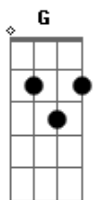

E Am F
Don't wait until I drown to save me from it

C E Am F
Goodnight Chicago, I killed a man to make you love me

C Am F
If the water's warm, filling up my head, I take

C Am F
Another one, Lord knows it's hard to stay

C E Am F

Sober! When heaven's in your past and you have hell to pay

C F
Sorry, I'm hung over, but I'm sorry that I'm late

C
Eighteen made you callous to the kisses that you gave

F
In one more I stood out in the rain

C Am F C
Goodbye love, and good luck in life, and goodnight Chicago, die with a smile

Am F F C
You'd have loved her, loved her, but you won't, you don't know, no no no no no no

C E Am F
Don't shut down on me now, don't shut down on me

C E Am F
Don't shut down on me now, don't shut down on me

C E Am F
Don't wait until I drown to save me from it

C E Am F
Goodnight Chicago, I killed a man to make you love me

C
Twenty years to see New York reflected on subway trains

C
'Bout twenty more I'll be forty-four, head back to Tampa Bay

C Am F C
I killed a man there, in spite, and when he died, I took his place

C E Am F
Don't shut down on me now, don't shut down on me

C E Am F
Don't shut down on me now, don't shut down on me

C E Am F
Don't wait until I drown to save me from it

C E Am F
Goodnight Chicago, I killed a man I killed a man, I

C E Am F
Don't shut down on me now, don't shut down on me

C E Am F
Don't shut down on me now, don't shut down on me

C E Am F
Don't wait until I drown to save me from it

C E Am F C E Am

F
Goodnight Chicago, Goodnight Chicago, Goodnight Chicago, Goodnight

Acordes

© ukulele-chords.com