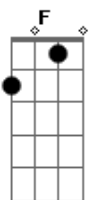

C E Am F
Don't shut down on me now, don't shut down on me

C E Am F
Don't wait until I drown to save me from it

C E Am F C E Am

F
Goodnight Chicago, Goodnight Chicago, Goodnight Chicago, Goodnight

Acordes

© ukulele-chords.com