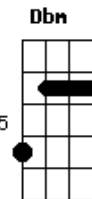

© ukulele-chords.com