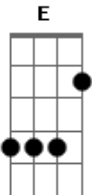

© ukulele-chords.com