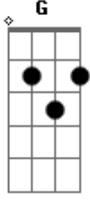

Raiko - Alive

Tom: C

C G Am F

Dare datte shippai wa suru nda

C G F G C
Hazukashii koto janai

Acordes

© ukulele-chords.com

© ukulele-chords.com