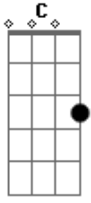

Raiko - Alive

Tom: C

C G Am F

Dare datte shippai wa suru nda

C G F G C
Hazukashii koto janai

Acordes

© ukulele-chords.com