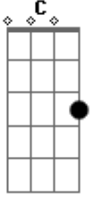

Raiko - Alive

Tom: C

C G Am F

Dare datte shippai wa suru nda

C G F G C
Hazukashii koto janai

Acordes

© ukulele-chords.com

© ukulele-chords.com