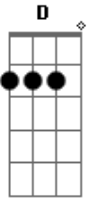

Rage Against The Machine - Kick Out The Jams

Tom: G

e
B
G 12 11
D 12
A 12 14
E 14 14

Solo Com Efeito Tremollo

e
B
G 14 12
D 14 12
A 12 12 12 12
E 12 12 12 12 12h14

e
B
G 12 11
D 12
A 14 12
E 12 14

e
B
G 14 12
D 14 12
A 12 12 12 12
E 12 12 12 12 12h14

e-----
B-----
G-----
D--2---
A--2---
E--0---

Acordes

© ukulele-chords.com

© ukulele-chords.com

© ukulele-chords.com

© ukulele-chords.com

© ukulele-chords.com