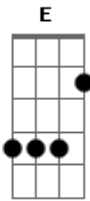

Rage Against The Machine - Kick Out The Jams

Tom: G

e
B
G 12 11
D 12
A 12 14
E 14 12 11 12 14 14

Solo Com Efeito Tremollo

e
B
G 14 12
D 14 12
A 12 12 12 12
E 12 12 12 12 12h14

e
B
G 12 11
D 12
A 14 12
E 12 11 14 12 14

e
B
G 14 12
D 14 12
A 12 12 12 12
E 12 12 12 12 12h14

e-----
B-----
G-----
D---2---
A---2---
E---0---

Acordes

© ukulele-chords.com

© ukulele-chords.com

© ukulele-chords.com

© ukulele-chords.com

© ukulele-chords.com