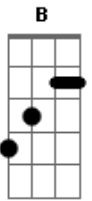

© ukulele-chords.com

© ukulele-chords.com