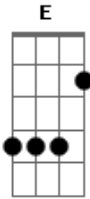

Rage Against The Machine - Kick Out The Jams

Tom: G

e
B
G 12 11
D 12
A 12 14
E 14 14

Solo Com Efeito Tremollo

e
B
G 14 12
D 14 12
A 12 12 12 12
E 12 12 12 12 12h14

e
B
G 12 11
D 12
A 14 12
E 12 14

e
B
G 14 12
D 14 12
A 12 12 12 12
E 12 12 12 12 12h14

e-----
B-----
G-----
D--2---
A--2---
E--0---

Acordes

© ukulele-chords.com

© ukulele-chords.com

© ukulele-chords.com

© ukulele-chords.com

© ukulele-chords.com