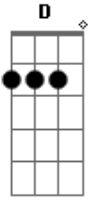

Rage Against The Machine - Calm Like a Bomb

Tom: **G**

Riff **B** (second part of verse)

Drop **D** tuning

Riff **A** (distortion and wha wha)

riff **C** (distortion off)

the other guitar that slides a note.. start at g-4- and slide down.. keep jumping down a string till you get it

d|-9
A|-9 xalot.. probably 12 strum at the end of strings.
D|-9

out

Acordes

© ukulele-chords.com

© ukulele-chords.com

© ukulele-chords.com

© ukulele-chords.com

© ukulele-chords.com