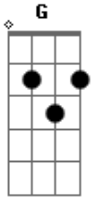

Rage Against The Machine - Calm Like a Bomb

Tom: **G**

Riff **B** (second part of verse)

Drop **D** tuning

Riff **A** (distortion and wha wha)

riff **C** (distortion off)

the other guitar that slides a note.. start at g-4- and slide down.. keep jumping down a string till you get it

d|-9
A|-9 xalot.. probably 12 strum at the end of strings.
D|-9

out

Acordes

© ukulele-chords.com

© ukulele-chords.com

© ukulele-chords.com

© ukulele-chords.com

© ukulele-chords.com