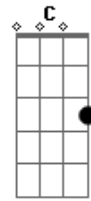

© ukulele-chords.com