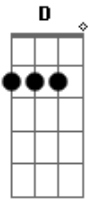

Rage Against The Machine - Calm Like a Bomb

Tom: **G**

Riff **B** (second part of verse)

Drop **D** tuning

Riff **A** (distortion and wha wha)

riff **C** (distortion off)

the other guitar that slides a note.. start at g-4- and slide down.. keep jumping down a string till you get it

d|-9
A|-9 xalot.. probably 12 strum at the end of strings.
D|-9

out

Acordes

© ukulele-chords.com

© ukulele-chords.com

© ukulele-chords.com

© ukulele-chords.com

© ukulele-chords.com