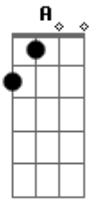

© ukulele-chords.com