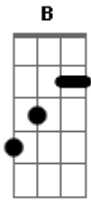

© ukulele-chords.com