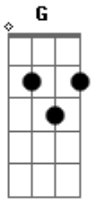

Rage Against The Machine - Calm Like a Bomb

Tom: **G** Riff **B** (second part of verse)

Drop **D** tuning

Riff **A** (distortion and wha wha)

riff **C** (distortion off)

the other guitar that slides a note.. start at g-4- and slide down.. keep jumping down a string till you get it

d|-9
A|-9 xalot.. probably 12 strum at the end of strings.
D|-9

out

Acordes

© ukulele-chords.com

© ukulele-chords.com

© ukulele-chords.com

© ukulele-chords.com

© ukulele-chords.com