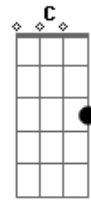

Rage Against The Machine - Calm Like a Bomb

Tom: **G** Riff **B** (second part of verse)

Drop **D** tuning

Riff **A** (distortion and wha wha)

riff **C** (distortion off)

the other guitar that slides a note.. start at g-4- and slide down.. keep jumping down a string till you get it

d|-9
A|-9 xalot.. probably 12 strum at the end of strings.
D|-9

out

Acordes

© ukulele-chords.com

© ukulele-chords.com

© ukulele-chords.com

© ukulele-chords.com

© ukulele-chords.com