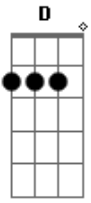

Rage Against The Machine - Calm Like a Bomb

Tom: **G** Riff **B** (second part of verse)

Drop **D** tuning

Riff **A** (distortion and wha wha)

riff **C** (distortion off)

the other guitar that slides a note.. start at g-4- and slide down.. keep jumping down a string till you get it

d|-9
A|-9 xalot.. probably 12 strum at the end of strings.
D|-9

out

Acordes

© ukulele-chords.com

© ukulele-chords.com

© ukulele-chords.com

© ukulele-chords.com

© ukulele-chords.com