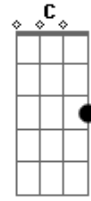

Rage Against The Machine - Calm Like a Bomb

Tom: **G**

Riff **B** (second part of verse)

Drop **D** tuning

Riff **A** (distortion and wha wha)

riff **C** (distortion off)

the other guitar that slides a note.. start at g-4- and slide down.. keep jumping down a string till you get it

d|-9
A|-9 xalot.. probably 12 strum at the end of strings.
D|-9

out

Acordes

© ukulele-chords.com

© ukulele-chords.com

© ukulele-chords.com

© ukulele-chords.com

© ukulele-chords.com