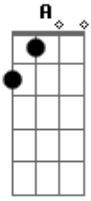

Rage Against The Machine - Calm Like a Bomb

Tom: **G**

Riff **B** (second part of verse)

Drop **D** tuning

Riff **A** (distortion and wha wha)

riff **C** (distortion off)

the other guitar that slides a note.. start at g-4- and slide down.. keep jumping down a string till you get it

d|-9
A|-9 xalot.. probably 12 strum at the end of strings.
D|-9

out

Acordes

© ukulele-chords.com

© ukulele-chords.com

© ukulele-chords.com

© ukulele-chords.com

© ukulele-chords.com