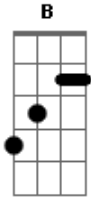

Rage Against The Machine - Calm Like a Bomb

Tom: **G**

Riff **B** (second part of verse)

Drop **D** tuning

Riff **A** (distortion and wha wha)

riff **C** (distortion off)

the other guitar that slides a note.. start at g-4- and slide down.. keep jumping down a string till you get it

d|-9
A|-9 xalot.. probably 12 strum at the end of strings.
D|-9

out

Acordes

© ukulele-chords.com

© ukulele-chords.com

© ukulele-chords.com

© ukulele-chords.com

© ukulele-chords.com