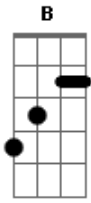

Rage Against The Machine - Calm Like a Bomb

Tom: **G** Riff **B** (second part of verse)

Drop **D** tuning

Riff **A** (distortion and wha wha)

riff **C** (distortion off)

the other guitar that slides a note.. start at g-4- and slide down.. keep jumping down a string till you get it

d|-9
A|-9 xalot.. probably 12 strum at the end of strings.
D|-9

out

Acordes

© ukulele-chords.com

© ukulele-chords.com

© ukulele-chords.com

© ukulele-chords.com

© ukulele-chords.com