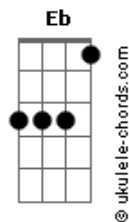

Rafael Witt - Don't Cry

tom:
Ab

Intro: Abadd9

[Primeira Parte]

Abadd9
Say it, that you don't wanna compromise
Eb
That there are reasons why you still deny it

Bbm
This rhythm is getting old
Dbadd9 Dbm
And the rhymes are broken
Abadd9
So break them, the future is to unfold
Eb

Nature is burning cold
Bbm
The mornings are a rising tide
Dbadd9 Dbm
And the scars are open

[Refrão]

Abadd9
Don't cry, don't cry
Eb
'Cause you'll find, you'll find
Bbm
That you were made to see the world
Dbadd9

And you've barely scratched the surface
Dbm
(Abadd9)

[Segunda Parte]

Abadd9
Vem ver a chuva escorrer no chão
Eb
Mistério e transformação

Bbm
Levar embora a tempestade
Dbadd9 Dbm
Que existe em ti

Abadd9
Vem ser tudo o que for pra ser
Eb

Correr da escuridão
Bbm
Entrar no mar e despedir
Dbadd9 Dbm
Do que é mais profundo

[Refrão]

Acordes

Abadd9
Don't cry, don't cry
Eb
'Cause you'll find, you'll find
Bbm
That you were made to see the world
Dbadd9
And you've barely scratched the surface
Dbm
Abadd9
Don't cry, don't cry
Eb
'Cause you'll find, you'll find
Bbm
That you were made to see the world
Dbadd9
And you've barely scratched the surface
Dbm
(Abadd9 Dbadd9 Eadd9 Dbadd9)

[Ponte]

Abadd9
I am scared of changing for I am but a kid
Dbadd9
Life is just too real, something's gotta give
Eadd9
Listen to the waves, they whisper in your ear
Dbadd9
I'm your peace of mind, may time be slow and kind
Abadd9

I am scared of changing for I am but a kid
Dbadd9
Life is just too real, something's gotta give
Eadd9
Listen to the waves, they whisper in your ear
Dbadd9
I'm your peace of mind, may time be slow and kind
Abadd9

I am scared of changing for I am but a kid
Dbadd9
Life is just too real, something's gotta give
Eadd9
Listen to the waves, they whisper in your ear
Dbadd9
I'm your peace of mind, may time be slow and kind
Abadd9

[Refrão Final]

Abadd9
Don't cry, don't cry
Eb
'Cause you'll find, you'll find
Bbm
That you were made to see the world
Dbadd9
And you've barely scratched the surface
Dbm