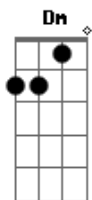

Am G Am Dm
 Black smoke clouds, the sky is tarnished
 Am G F Em
 Industries roar in disdain
 Am G Am Dm
 In toxic mist, life is almost banished
 Am G F Em Dm
 A steep price for an empty gain

Acordes

© ukulele-chords.com