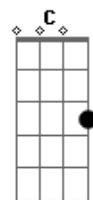

© ukulele-chords.com