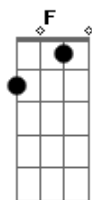

Am G Am Dm
 Black smoke clouds, the sky is tarnished
 Am G F Em
 Industries roar in disdain
 Am G Am Dm
 In toxic mist, life is almost banished
 Am G F Em Dm
 A steep price for an empty gain

Acordes

© ukulele-chords.com