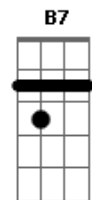

© ukulele-chords.com

[Refrão]

Am Em Am Em
In the embers, hope still flickers
Am Em Am Em
Beneath the weight of mistakes profound
Am Em Am Em
With each scar, the nature whispers
Am Em Am Em
In your hands, the earth's fate is found

Dm7 Gm Dm C
Upon the mountains, glaciers weep
Dm7 Gm Dm Gm
Their icy tears, a warning call
Dm7 Gm Dm C
In the thaw, memories drown deep
Dm7 Gm Dm Gm
As nature's balance begins to fall

Dm7 Gm Dm C
Our legacy written in scars and pain
Dm7 Gm Dm Gm
As we reap what we cannot sustain
Dm7 Gm Dm C
In our blind pursuit, we have caused the bane
Dm7 Gm Dm B7
A steep price for na empty gain

[Refrão]

Am Em Am Em
In the embers, hope still flickers
Am Em Am Em
Beneath the weight of mistakes profound
Am Em Am Em
With each scar, the nature whispers
Am Em Am Em Am
In your hands, the earth's fate is found