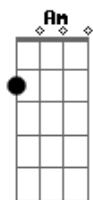

Rafael Milhomem - Steep Price

tom:

Am G Am Dm
Deep in the forest, I feel the darkness
Am G F Em
Silent screams echo in the air
Am G Am Dm
Destroying nature is foolish or madness
Am G F Em
In the shadows, whispers of despair

Am G Am Dm
Hellish fire! The earth has a fever
Am G F Em
Tears resiliently water the ground
Am G Am Dm
We'll be just a self-gravediggers
Am G F Em Dm
Wrong path! We don't deserve to be earthbound

[Refrão]

Am Em Am Em
In the embers, hope still flickers
Am Em Am Em
Beneath the weight of mistakes profound
Am Em Am Em
With each scar, the nature whispers
Am Em Am Em
In your hands, the earth's fate is found

Am G Am Dm
Black smoke clouds, the sky is tarnished
Am G F Em
Industries roar in disdain
Am G Am Dm
In toxic mist, life is almost banished
Am G F Em Dm
A steep price for an empty gain

Acordes

© ukulele-chords.com