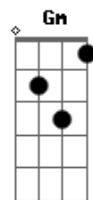

© ukulele-chords.com