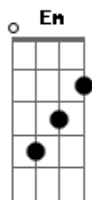

Am G Am Dm
 Black smoke clouds, the sky is tarnished
 Am G F Em
 Industries roar in disdain
 Am G Am Dm
 In toxic mist, life is almost banished
 Am G F Em Dm
 A steep price for an empty gain

Acordes

© ukulele-chords.com