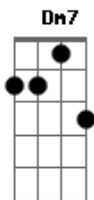

© ukulele-chords.com