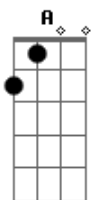

© ukulele-chords.com