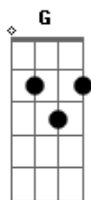

© ukulele-chords.com