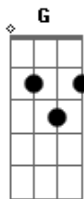

Rafael de Faria - Trip

tom:

Intro: D G A D C
D G A D

D Am
Just tell me where you going
Am
And I'll pack my things and go

(D G A D)

D Am
There's no left time for worrying
Am
When you want it just say so

(D G A D)

Gbm G
Even if I am busy
Gbm G
Even if you are sad
Gbm G
Even if my arms are broken
Gm
Just don't be mad

(D G A D)

Acordes

© ukulele-chords.com

© ukulele-chords.com

© ukulele-chords.com

© ukulele-chords.com

© ukulele-chords.com