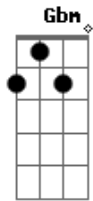

Em **Am**
I'll never look at nobody else
C **Am** **D**
Because my love belongs only to you
I am yours

G
Now I am so brave to tell you this
Em
Now I know you are the one for me
Am
The only one I love
C **D**
The one who makes me so happy

D **Bm**
I used to derail, always lost the train
Em **Gbm**
But then came you, and made it all ok
D **Bm**
I used to think winning was enough for me
Am **D**
But I only win if I know you are here

F **Fm**
I feel so glad, so content
C **Dm**
Because you do belong to me
F **Fm**
You make me feel so brave
C **Dm**
I take you here inside of me
Bb **G**
Then stay with me like this

Ending:
C **Am** **D**
Now I am happy

Acordes

© ukulele-chords.com

© ukulele-chords.com

© ukulele-chords.com

© ukulele-chords.com

© ukulele-chords.com

© ukulele-chords.com