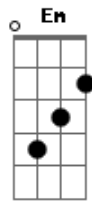

Em **Am**
I'll never look at nobody else
C **Am** **D**
Because my love belongs only to you
I am yours

G
Now I am so brave to tell you this
Em
Now I know you are the one for me
Am
The only one I love
C **D**
The one who makes me so happy

G
Now I am so brave to tell you this
Em
Now I know you are the one for me
Am
The one I love
C **D**

The one who makes me so
Am **Em**
Happy (I'm so happy)
C **D**
I'm so brave
Am **Em**
Happy (I'm so happy)
C **D**
I am yours

D **Bm**
I used to derail, always lost the train
Em **Gbm**
But then came you, and made it all ok
D **Bm**
I used to think winning was enough for me
Am **D**
But I only win if I know you are here

F **Fm**
I feel so glad, so content
C **Dm**
Because you do belong to me
F **Fm**
You make me feel so brave
C **Dm**
I take you here inside of me
Bb **G**
Then stay with me like this

Ending:
C **Am** **D**
Now I am happy

Acordes

© ukulele-chords.com

© ukulele-chords.com

© ukulele-chords.com

© ukulele-chords.com

© ukulele-chords.com

© ukulele-chords.com