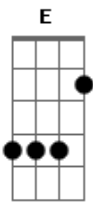

Radiohead - Wolf at the Door

Tom: F

All guitars standard tuned

E A D G B e

T: 3/4

ISTO É TOCADO DURANTE TODO O VERSO

REFRÃO

Dm
drag him out the window

tells me all the ways that hes gonna mess me up
Gbm
steal all my children

if i don't pay the ransom
D
but i'll never see him again
G
if i squeal to the cops

Dm Gm A
Oh ...

Acordes

© ukulele-chords.com

© ukulele-chords.com