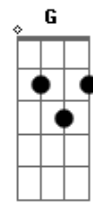

© ukulele-chords.com