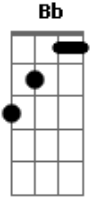

© ukulele-chords.com