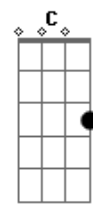

© ukulele-chords.com