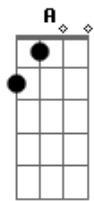

A Bm
earth and fall off

Em7
Everybody leaves
Gbm7
If they get the chance
A Bm
And this is my chance
A
I get eaten by the worms
Bm
Weird fishes
A
Get towed by the worms
Bm
Weird fishes
A
Weird fishes
G
Weird fishes

Solo: Bm C Bm A G7M

Bm C
I'll hit the bottom
Bm A
Hit the bottom and escape

Acordes

© ukulele-chords.com

© ukulele-chords.com

© ukulele-chords.com

© ukulele-chords.com

© ukulele-chords.com