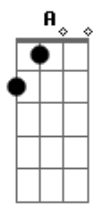

Solo: Bm C Bm A G7M

Bm C
I'll hit the bottom
Bm A
Hit the bottom and escape

Acordes

© ukulele-chords.com

© ukulele-chords.com

© ukulele-chords.com

© ukulele-chords.com

© ukulele-chords.com