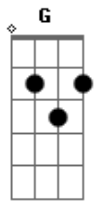

Radiohead - Weird Fishes / Arpeggi

Tom: G

Intro: Em7 Gbm7 A Bm

Em7
In the deepest ocean
Gbm7
The bottom of the sea
A
Your eyes
Bm
They turn me
Em7
Why should I stay here?
Gbm7 A Bm
Why should I stay?
Em7
I'd be crazy not to follow
Gbm7
Follow where you lead
A
Your eyes
Bm
They turn me
Em7
Turn me on to phantoms
Gbm7
I follow to the edge of the

A Bm
earth and fall off

Em7
Everybody leaves
Gbm7
If they get the chance
A Bm
And this is my chance
A
I get eaten by the worms
Bm
Weird fishes
A
Get towed by the worms
Bm
Weird fishes
A
Weird fishes
G
Weird fishes

Solo: Bm C Bm A G7M

Bm C
I'll hit the bottom
Bm A
Hit the bottom and escape

Acordes

© ukulele-chords.com

© ukulele-chords.com

© ukulele-chords.com

© ukulele-chords.com

© ukulele-chords.com