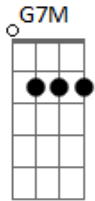

Radiohead - Weird Fishes / Arpeggi

Tom: G

Intro: Em7 Gbm7 A Bm

Em7
In the deepest ocean
Gbm7
The bottom of the sea
A
Your eyes
Bm
They turn me
Em7
Why should I stay here?
Gbm7 A Bm
Why should I stay?
Em7
I'd be crazy not to follow
Gbm7
Follow where you lead
A
Your eyes
Bm
They turn me
Em7
Turn me on to phantoms
Gbm7
I follow to the edge of the

A Bm
earth and fall off

Em7
Everybody leaves
Gbm7
If they get the chance
A Bm
And this is my chance
A
I get eaten by the worms
Bm
Weird fishes
A
Get towed by the worms
Bm
Weird fishes
A
Weird fishes
G
Weird fishes

Solo: Bm C Bm A G7M

Bm C
I'll hit the bottom
Bm A
Hit the bottom and escape

Acordes

© ukulele-chords.com

© ukulele-chords.com

© ukulele-chords.com

© ukulele-chords.com

© ukulele-chords.com