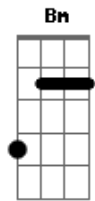

© ukulele-chords.com