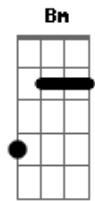

Radiohead - Weird Fishes / Arpeggi

Tom: G

Intro: Em7 Gbm7 A Bm

Em7
In the deepest ocean
Gbm7
The bottom of the sea
A
Your eyes
Bm
They turn me
Em7
Why should I stay here?
Gbm7 A Bm
Why should I stay?
Em7
I'd be crazy not to follow
Gbm7
Follow where you lead
A
Your eyes
Bm
They turn me
Em7
Turn me on to phantoms
Gbm7
I follow to the edge of the

A Bm
earth and fall off

Em7
Everybody leaves
Gbm7
If they get the chance
A Bm
And this is my chance
A
I get eaten by the worms
Bm
Weird fishes
A
Get towed by the worms
Bm
Weird fishes
A
Weird fishes
G
Weird fishes

Solo: Bm C Bm A G7M

Bm C
I'll hit the bottom
Bm A
Hit the bottom and escape

Acordes

© ukulele-chords.com

© ukulele-chords.com

© ukulele-chords.com

© ukulele-chords.com

© ukulele-chords.com