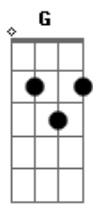

Radiohead - Weird Fishes / Arpeggi

Tom: G

Intro: Em7 Gbm7 A Bm

Em7
In the deepest ocean
Gbm7
The bottom of the sea
A
Your eyes
Bm
They turn me
Em7
Why should I stay here?
Gbm7 A Bm
Why should I stay?
Em7
I'd be crazy not to follow
Gbm7
Follow where you lead
A
Your eyes
Bm
They turn me
Em7
Turn me on to phantoms
Gbm7
I follow to the edge of the

A Bm
earth and fall off

Em7
Everybody leaves
Gbm7
If they get the chance
A Bm
And this is my chance
A
I get eaten by the worms
Bm
Weird fishes
A
Get towed by the worms
Bm
Weird fishes
A
Weird fishes
G
Weird fishes

Solo: Bm C Bm A G7M

Bm C
I'll hit the bottom
Bm A
Hit the bottom and escape

Acordes

© ukulele-chords.com

© ukulele-chords.com

© ukulele-chords.com

© ukulele-chords.com

© ukulele-chords.com