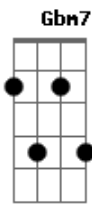

Radiohead - Weird Fishes / Arpeggi

Tom: G

Intro: Em7 Gbm7 A Bm

Em7
In the deepest ocean
Gbm7
The bottom of the sea
A
Your eyes
Bm
They turn me
Em7
Why should I stay here?
Gbm7 A Bm
Why should I stay?
Em7
I'd be crazy not to follow
Gbm7
Follow where you lead
A
Your eyes
Bm
They turn me
Em7
Turn me on to phantoms
Gbm7
I follow to the edge of the

A Bm
earth and fall off

Em7
Everybody leaves
Gbm7
If they get the chance
A Bm
And this is my chance
A
I get eaten by the worms
Bm
Weird fishes
A
Get towed by the worms
Bm
Weird fishes
A
Weird fishes
G
Weird fishes

Solo: Bm C Bm A G7M

Bm C
I'll hit the bottom
Bm A
Hit the bottom and escape

Acordes

© ukulele-chords.com

© ukulele-chords.com

© ukulele-chords.com

© ukulele-chords.com

© ukulele-chords.com