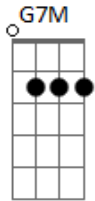

Radiohead - Weird Fishes / Arpeggi

Tom: G

Intro: Em7 Gbm7 A Bm

Em7
In the deepest ocean
Gbm7
The bottom of the sea
A
Your eyes
Bm
They turn me
Em7
Why should I stay here?
Gbm7 A Bm
Why should I stay?
Em7
I'd be crazy not to follow
Gbm7
Follow where you lead
A
Your eyes
Bm
They turn me
Em7
Turn me on to phantoms
Gbm7
I follow to the edge of the

A Bm
earth and fall off

Em7
Everybody leaves
Gbm7
If they get the chance
A Bm
And this is my chance
A
I get eaten by the worms
Bm
Weird fishes
A
Get towed by the worms
Bm
Weird fishes
A
Weird fishes
G
Weird fishes

Solo: Bm C Bm A G7M

Bm C
I'll hit the bottom
Bm A
Hit the bottom and escape

Acordes

© ukulele-chords.com