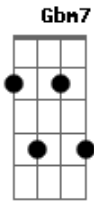

© ukulele-chords.com