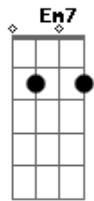

A Bm
earth and fall off

Em7
Everybody leaves
Gbm7
If they get the chance
A Bm
And this is my chance
A
I get eaten by the worms
Bm
Weird fishes
A
Get towed by the worms
Bm
Weird fishes
A
Weird fishes
G
Weird fishes

Solo: Bm C Bm A G7M

Bm C
I'll hit the bottom
Bm A
Hit the bottom and escape

Acordes

© ukulele-chords.com

© ukulele-chords.com

© ukulele-chords.com

© ukulele-chords.com

© ukulele-chords.com