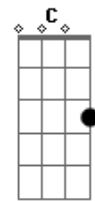

© ukulele-chords.com