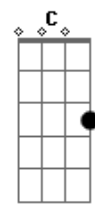

© ukulele-chords.com