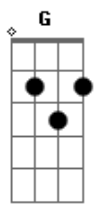

Radiohead - Weird Fishes / Arpeggi

Tom: G

Intro: Em7 Gbm7 A Bm

Em7
In the deepest ocean
Gbm7
The bottom of the sea
A
Your eyes
Bm
They turn me
Em7
Why should I stay here?
Gbm7 A Bm
Why should I stay?
Em7
I'd be crazy not to follow
Gbm7
Follow where you lead
A
Your eyes
Bm
They turn me
Em7
Turn me on to phantoms
Gbm7
I follow to the edge of the

A Bm
earth and fall off

Em7
Everybody leaves
Gbm7
If they get the chance
A Bm
And this is my chance
A
I get eaten by the worms
Bm
Weird fishes
A
Get towed by the worms
Bm
Weird fishes
A
Weird fishes
G
Weird fishes

Solo: Bm C Bm A G7M

Bm C
I'll hit the bottom
Bm A
Hit the bottom and escape

Acordes

© ukulele-chords.com

© ukulele-chords.com

© ukulele-chords.com

© ukulele-chords.com

© ukulele-chords.com