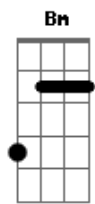

A Bm
earth and fall off

Em7
Everybody leaves
Gbm7
If they get the chance
A Bm
And this is my chance
A
I get eaten by the worms
Bm
Weird fishes
A
Get towed by the worms
Bm
Weird fishes
A
Weird fishes
G
Weird fishes

Solo: Bm C Bm A G7M

Bm C
I'll hit the bottom
Bm A
Hit the bottom and escape

Acordes

© ukulele-chords.com

© ukulele-chords.com

© ukulele-chords.com

© ukulele-chords.com

© ukulele-chords.com