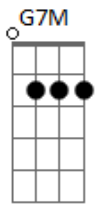

Radiohead - Weird Fishes / Arpeggi

Tom: G

Intro: Em7 Gbm7 A Bm

Em7
In the deepest ocean
Gbm7
The bottom of the sea
A
Your eyes
Bm
They turn me
Em7
Why should I stay here?
Gbm7 A Bm
Why should I stay?
Em7
I'd be crazy not to follow
Gbm7
Follow where you lead
A
Your eyes
Bm
They turn me
Em7
Turn me on to phantoms
Gbm7
I follow to the edge of the

A Bm
earth and fall off

Em7
Everybody leaves
Gbm7
If they get the chance
A Bm
And this is my chance
A
I get eaten by the worms
Bm
Weird fishes
A
Get towed by the worms
Bm
Weird fishes
A
Weird fishes
G
Weird fishes

Solo: Bm C Bm A G7M

Bm C
I'll hit the bottom
Bm A
Hit the bottom and escape

Acordes

© ukulele-chords.com

© ukulele-chords.com

© ukulele-chords.com

© ukulele-chords.com

© ukulele-chords.com