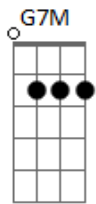

Radiohead - Weird Fishes / Arpeggi

Tom: G

Intro: Em7 Gbm7 A Bm

Em7
In the deepest ocean
Gbm7
The bottom of the sea
A
Your eyes
Bm
They turn me
Em7
Why should I stay here?
Gbm7 A Bm
Why should I stay?
Em7
I'd be crazy not to follow
Gbm7
Follow where you lead
A
Your eyes
Bm
They turn me
Em7
Turn me on to phantoms
Gbm7
I follow to the edge of the

A Bm
earth and fall off

Em7
Everybody leaves
Gbm7
If they get the chance
A Bm
And this is my chance
A
I get eaten by the worms
Bm
Weird fishes
A
Get towed by the worms
Bm
Weird fishes
A
Weird fishes
G
Weird fishes

Solo: Bm C Bm A G7M

Bm C
I'll hit the bottom
Bm A
Hit the bottom and escape

Acordes

© ukulele-chords.com

© ukulele-chords.com

© ukulele-chords.com

© ukulele-chords.com

© ukulele-chords.com