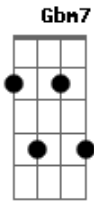

Radiohead - Weird Fishes / Arpeggi

Tom: G

Intro: Em7 Gbm7 A Bm

Em7
In the deepest ocean
Gbm7
The bottom of the sea
A
Your eyes
Bm
They turn me
Em7
Why should I stay here?
Gbm7 A Bm
Why should I stay?
Em7
I'd be crazy not to follow
Gbm7
Follow where you lead
A
Your eyes
Bm
They turn me
Em7
Turn me on to phantoms
Gbm7
I follow to the edge of the

A Bm
earth and fall off

Em7
Everybody leaves
Gbm7
If they get the chance
A Bm
And this is my chance
A
I get eaten by the worms
Bm
Weird fishes
A
Get towed by the worms
Bm
Weird fishes
A
Weird fishes
G
Weird fishes

Solo: Bm C Bm A G7M

Bm C
I'll hit the bottom
Bm A
Hit the bottom and escape

Acordes

© ukulele-chords.com

© ukulele-chords.com

© ukulele-chords.com

© ukulele-chords.com

© ukulele-chords.com