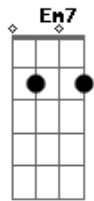

© ukulele-chords.com