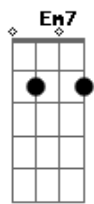

A Bm
earth and fall off

Em7
Everybody leaves
Gbm7
If they get the chance
A Bm
And this is my chance
A
I get eaten by the worms
Bm
Weird fishes
A
Get towed by the worms
Bm
Weird fishes
A
Weird fishes
G
Weird fishes

Solo: Bm C Bm A G7M

Bm C
I'll hit the bottom
Bm A
Hit the bottom and escape

Acordes

© ukulele-chords.com

© ukulele-chords.com

© ukulele-chords.com

© ukulele-chords.com

© ukulele-chords.com