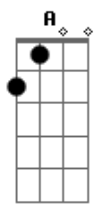

A Bm
earth and fall off

Em7
Everybody leaves
Gbm7
If they get the chance
A Bm
And this is my chance
A
I get eaten by the worms
Bm
Weird fishes
A
Get towed by the worms
Bm
Weird fishes
A
Weird fishes
G
Weird fishes

Solo: Bm C Bm A G7M

Bm C
I'll hit the bottom
Bm A
Hit the bottom and escape

Acordes

© ukulele-chords.com

© ukulele-chords.com

© ukulele-chords.com

© ukulele-chords.com

© ukulele-chords.com