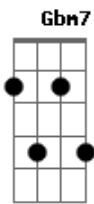

Radiohead - Weird Fishes / Arpeggi

Tom: G

Intro: Em7 Gbm7 A Bm

Em7
In the deepest ocean
Gbm7
The bottom of the sea
A
Your eyes
Bm
They turn me
Em7
Why should I stay here?
Gbm7 A Bm
Why should I stay?
Em7
I'd be crazy not to follow
Gbm7
Follow where you lead
A
Your eyes
Bm
They turn me
Em7
Turn me on to phantoms
Gbm7
I follow to the edge of the

A Bm
earth and fall off

Em7
Everybody leaves
Gbm7
If they get the chance
A Bm
And this is my chance
A
I get eaten by the worms
Bm
Weird fishes
A
Get towed by the worms
Bm
Weird fishes
A
Weird fishes
G
Weird fishes

Solo: Bm C Bm A G7M

Bm C
I'll hit the bottom
Bm A
Hit the bottom and escape

Acordes

© ukulele-chords.com

© ukulele-chords.com

© ukulele-chords.com

© ukulele-chords.com

© ukulele-chords.com