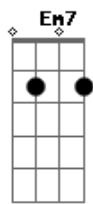

A Bm
earth and fall off

Em7
Everybody leaves
Gbm7
If they get the chance
A Bm
And this is my chance
A
I get eaten by the worms
Bm
Weird fishes
A
Get towed by the worms
Bm
Weird fishes
A
Weird fishes
G
Weird fishes

Solo: Bm C Bm A G7M

Bm C
I'll hit the bottom
Bm A
Hit the bottom and escape

Acordes

© ukulele-chords.com

© ukulele-chords.com

© ukulele-chords.com

© ukulele-chords.com

© ukulele-chords.com