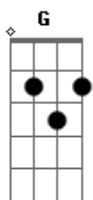

Radiohead - Weird Fishes / Arpeggi

Tom: G

[Intro:] Em Gbm A

Em
In the deepest ocean
Gbm
The bottom of the sea
A
Your eyes
Em
They turn me
Why should I stay here?
Gbm A Em
Why should I stay?

I'd be crazy not to follow
Follow where you lead
Your eyes
They turn me
Turn me on to phantoms
I follow to the edge of the earth and fall off

Em

Everybody leaves
Gbm
If they get the chance
A Em
And this is my chance
A
I get eaten by the worms
Bm
Weird fishes
A
Get towed by the worms
Bm
Weird fishes
A
Weird fishes
G
Weird fishes

Solo: Bm C Bm A G

Bm C
I'll hit the bottom
Bm A
Hit the bottom and escape

Acordes

© ukulele-chords.com