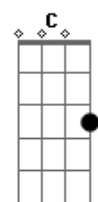

Radiohead - Weird Fishes / Arpeggi

Tom: G

[Intro:] Em7 Gbm7 A

Em7
In the deepest ocean
Gbm7
The bottom of the sea
A
Your eyes
Em7
They turn me
Why should I stay here?
Gbm7 A Em7
Why should I stay?

I'd be crazy not to follow
Follow where you lead
Your eyes
They turn me
Turn me on to phantoms
I follow to the edge of the earth and fall off

Em7

Everybody leaves

Gbm7
If they get the chance
A Em7
And this is my chance
A
I get eaten by the worms
Bm
Weird fishes
A
Get towed by the worms
Bm
Weird fishes
A
Weird fishes
G
Weird fishes

Solo: Bm C Bm A G7M

Bm C
I'll hit the bottom
Bm
Hit the bottom and escape A

Acordes

© ukulele-chords.com

© ukulele-chords.com

© ukulele-chords.com

© ukulele-chords.com

© ukulele-chords.com

© ukulele-chords.com