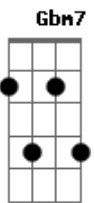

Radiohead - Weird Fishes / Arpeggi

Tom: G

[Intro:] Em7 Gbm7 A

Em7
In the deepest ocean
Gbm7
The bottom of the sea
A
Your eyes
Em7
They turn me
Why should I stay here?
Gbm7 A Em7
Why should I stay?

I'd be crazy not to follow
Follow where you lead
Your eyes
They turn me
Turn me on to phantoms
I follow to the edge of the earth and fall off

Em7

Everybody leaves

Gbm7
If they get the chance
A Em7
And this is my chance
A
I get eaten by the worms
Bm
Weird fishes
A
Get towed by the worms
Bm
Weird fishes
A
Weird fishes
G
Weird fishes

Solo: Bm C Bm A G7M

Bm C
I'll hit the bottom
Bm A
Hit the bottom and escape

Acordes

© ukulele-chords.com

© ukulele-chords.com

© ukulele-chords.com

© ukulele-chords.com

© ukulele-chords.com

© ukulele-chords.com