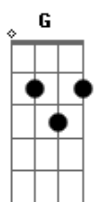

Radiohead - Weird Fishes / Arpeggi

Tom: G

[Intro:] Em7 Gbm7 A

Em7
In the deepest ocean
Gbm7
The bottom of the sea
A
Your eyes
Em7
They turn me
Why should I stay here?
Gbm7 A Em7
Why should I stay?

I'd be crazy not to follow
Follow where you lead
Your eyes
They turn me
Turn me on to phantoms
I follow to the edge of the earth and fall off

Em7

Everybody leaves

Gbm7
If they get the chance
A Em7
And this is my chance
A
I get eaten by the worms
Bm
Weird fishes
A
Get towed by the worms
Bm
Weird fishes
A
Weird fishes
G
Weird fishes

Solo: Bm C Bm A G7M

Bm C
I'll hit the bottom
Bm
Hit the bottom and escape A

Acordes

© ukulele-chords.com

© ukulele-chords.com

© ukulele-chords.com

© ukulele-chords.com

© ukulele-chords.com

© ukulele-chords.com