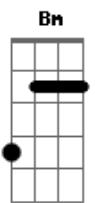

Em7

Everybody leaves

Gbm7
If they get the chance
A Em7
And this is my chance
A
I get eaten by the worms
Bm
Weird fishes
A
Get towed by the worms
Bm
Weird fishes
A
Weird fishes
G
Weird fishes

Solo: Bm C Bm A G7M

Bm C
I'll hit the bottom
Bm A
Hit the bottom and escape

Acordes

© ukulele-chords.com

© ukulele-chords.com

© ukulele-chords.com

© ukulele-chords.com

© ukulele-chords.com

© ukulele-chords.com