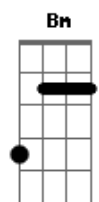

Radiohead - Weird Fishes / Arpeggi

Tom: G

[Intro:] Em7 Gbm7 A

Em7
In the deepest ocean
Gbm7
The bottom of the sea
A
Your eyes
Em7
They turn me
Why should I stay here?
Gbm7 A Em7
Why should I stay?

I'd be crazy not to follow
Follow where you lead
Your eyes
They turn me
Turn me on to phantoms
I follow to the edge of the earth and fall off

Em7

Everybody leaves

Gbm7
If they get the chance
A Em7
And this is my chance
A
I get eaten by the worms
Bm
Weird fishes
A
Get towed by the worms
Bm
Weird fishes
A
Weird fishes
G
Weird fishes

Solo: Bm C Bm A G7M

Bm C
I'll hit the bottom
Bm
Hit the bottom and escape A

Acordes

© ukulele-chords.com

© ukulele-chords.com

© ukulele-chords.com

© ukulele-chords.com

© ukulele-chords.com

© ukulele-chords.com