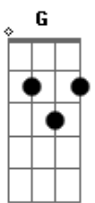

Radiohead - Weird Fishes / Arpeggi

Tom: G

[Intro:] Em7 Gbm7 A

Em7
In the deepest ocean
Gbm7
The bottom of the sea
A
Your eyes
Em7
They turn me
Why should I stay here?
Gbm7 A Em7
Why should I stay?

I'd be crazy not to follow
Follow where you lead
Your eyes
They turn me
Turn me on to phantoms
I follow to the edge of the earth and fall off

Em7

Everybody leaves

Gbm7
If they get the chance
A Em7
And this is my chance
A
I get eaten by the worms
Bm
Weird fishes
A
Get towed by the worms
Bm
Weird fishes
A
Weird fishes
G
Weird fishes

Solo: Bm C Bm A G7M

Bm C
I'll hit the bottom
Bm A
Hit the bottom and escape

Acordes

© ukulele-chords.com

© ukulele-chords.com

© ukulele-chords.com

© ukulele-chords.com

© ukulele-chords.com

© ukulele-chords.com