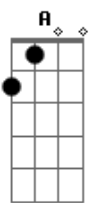

Em7

Everybody leaves

Gbm7
If they get the chance
A Em7
And this is my chance
A
I get eaten by the worms
Bm
Weird fishes
A
Get towed by the worms
Bm
Weird fishes
A
Weird fishes
G
Weird fishes

Solo: Bm C Bm A G7M

Bm C
I'll hit the bottom
Bm A
Hit the bottom and escape

Acordes

© ukulele-chords.com

© ukulele-chords.com

© ukulele-chords.com

© ukulele-chords.com

© ukulele-chords.com

© ukulele-chords.com