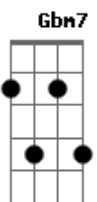

Radiohead - Weird Fishes / Arpeggi

Tom: G

[Intro:] Em7 Gbm7 A

Em7
In the deepest ocean
Gbm7
The bottom of the sea
A
Your eyes
Em7
They turn me
Why should I stay here?
Gbm7 A Em7
Why should I stay?

I'd be crazy not to follow
Follow where you lead
Your eyes
They turn me
Turn me on to phantoms
I follow to the edge of the earth and fall off

Em7

Everybody leaves

Gbm7
If they get the chance
A Em7
And this is my chance
A
I get eaten by the worms
Bm
Weird fishes
A
Get towed by the worms
Bm
Weird fishes
A
Weird fishes
G
Weird fishes

Solo: Bm C Bm A G7M

Bm C
I'll hit the bottom
Bm
Hit the bottom and escape A

Acordes

© ukulele-chords.com

© ukulele-chords.com

© ukulele-chords.com

© ukulele-chords.com

© ukulele-chords.com

© ukulele-chords.com