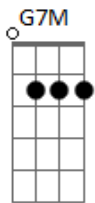

Radiohead - Weird Fishes / Arpeggi

Tom: G

[Intro:] Em7 Gbm7 A

Em7
In the deepest ocean
Gbm7
The bottom of the sea
A
Your eyes
Em7
They turn me
Why should I stay here?
Gbm7 A Em7
Why should I stay?

I'd be crazy not to follow
Follow where you lead
Your eyes
They turn me
Turn me on to phantoms
I follow to the edge of the earth and fall off

Em7

Everybody leaves

Gbm7
If they get the chance
A Em7
And this is my chance
A
I get eaten by the worms
Bm
Weird fishes
A
Get towed by the worms
Bm
Weird fishes
A
Weird fishes
G
Weird fishes

Solo: Bm C Bm A G7M

Bm C
I'll hit the bottom
Bm A
Hit the bottom and escape

Acordes

© ukulele-chords.com

© ukulele-chords.com

© ukulele-chords.com

© ukulele-chords.com

© ukulele-chords.com

© ukulele-chords.com