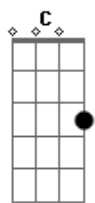

Radiohead - Weird Fishes / Arpeggi

Tom: G

[Intro:] Em7 Gbm7 A

Em7
In the deepest ocean
Gbm7
The bottom of the sea
A
Your eyes
Em7
They turn me
Why should I stay here?
Gbm7 A Em7
Why should I stay?

I'd be crazy not to follow
Follow where you lead
Your eyes
They turn me
Turn me on to phantoms
I follow to the edge of the earth and fall off

Em7

Everybody leaves

Gbm7
If they get the chance
A Em7
And this is my chance
A
I get eaten by the worms
Bm
Weird fishes
A
Get towed by the worms
Bm
Weird fishes
A
Weird fishes
G
Weird fishes

Solo: Bm C Bm A G7M

Bm C
I'll hit the bottom
Bm A
Hit the bottom and escape

Acordes

© ukulele-chords.com

© ukulele-chords.com

© ukulele-chords.com

© ukulele-chords.com

© ukulele-chords.com

© ukulele-chords.com