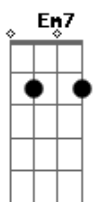

Em7

Everybody leaves

Gbm7
If they get the chance
A Em7
And this is my chance
A
I get eaten by the worms
Bm
Weird fishes
A
Get towed by the worms
Bm
Weird fishes
A
Weird fishes
G
Weird fishes

Solo: Bm C Bm A G7M

Bm C
I'll hit the bottom
Bm
Hit the bottom and escape A

Acordes

© ukulele-chords.com

© ukulele-chords.com

© ukulele-chords.com

© ukulele-chords.com

© ukulele-chords.com

© ukulele-chords.com