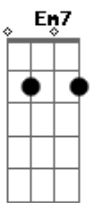

Em7

Everybody leaves

Gbm7
If they get the chance
A Em7
And this is my chance
A
I get eaten by the worms
Bm
Weird fishes
A
Get towed by the worms
Bm
Weird fishes
A
Weird fishes
G
Weird fishes

Solo: Bm C Bm A G7M

Bm C
I'll hit the bottom
Bm A
Hit the bottom and escape

Acordes

© ukulele-chords.com

© ukulele-chords.com

© ukulele-chords.com

© ukulele-chords.com

© ukulele-chords.com

© ukulele-chords.com