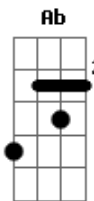

© ukulele-chords.com