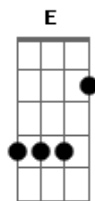

© ukulele-chords.com