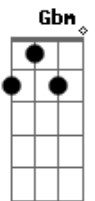

© ukulele-chords.com

© ukulele-chords.com