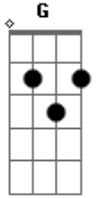

© ukulele-chords.com