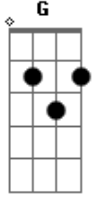

© ukulele-chords.com