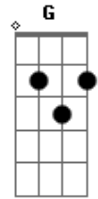

© ukulele-chords.com