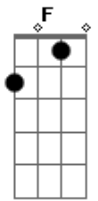

© ukulele-chords.com