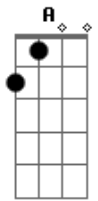

Radiohead - Packt like sardines in a crushed tin box

Tom: A

C D C C B B A F G C D

This song consists of two main progressions played on a Rhodes piano. I've given the actual notes played on the piano, and also provided an arrangement for the guitar. To play along with the record, the low E must be tuned down to a C (CADGBE).

37 seconds in: first progression heard

C D C C B D F G A C G D

"After years of waiting..."

That's pretty much it. There are very slight variations in the progressions, and also some guitar noise and effects that aren't too tab friendly.

Acordes

© ukulele-chords.com