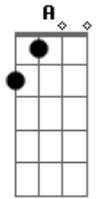

Radiohead - Packt like sardines in a crushed tin box

Tom: A

C D C C B B A F G C D

This song consists of two main progressions played on a Rhodes piano. I've given the actual notes played on the piano, and also provided an arrangement for the guitar. To play along with the record, the low E must be tuned down to a C (CADGBE).

37 seconds in: first progression heard

C D C C B D F G A C G D

"After years of waiting..."

That's pretty much it. There are very slight variations in the progressions, and also some guitar noise and effects that aren't too tab friendly.

Acordes

© ukulele-chords.com