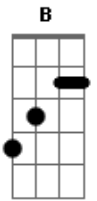

© ukulele-chords.com