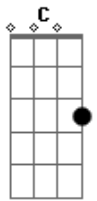

© ukulele-chords.com