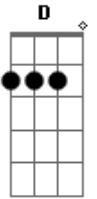

© ukulele-chords.com