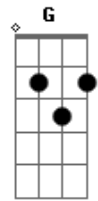

© ukulele-chords.com