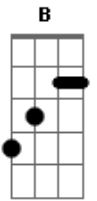

© ukulele-chords.com