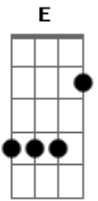

© ukulele-chords.com