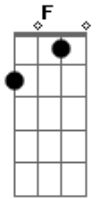

© ukulele-chords.com