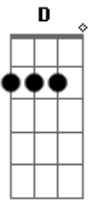

© ukulele-chords.com