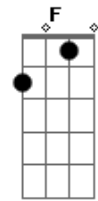

© ukulele-chords.com