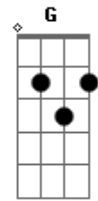

© ukulele-chords.com