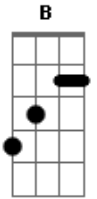

© ukulele-chords.com