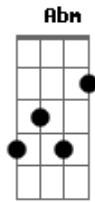

Radiohead - Nude

Tom: A

[Intro:] A Dbm A E A Abm

Don't get any big ideas
They're not gonna happen

You paint yourself white and feel up with noise
But there'll be something missing

Now that you've found it, it's gone

Now that you feel it, you don't
You've gone off the rails

So don't get any big ideas
They're not going to happen
You'll go to hell for what your dirty
Mind is thinking

Fim: Abm A Abm A Dbm A
E Am E Am C G Am D E

Acordes

© ukulele-chords.com

© ukulele-chords.com

© ukulele-chords.com

© ukulele-chords.com

© ukulele-chords.com

© ukulele-chords.com

© ukulele-chords.com

© ukulele-chords.com

© ukulele-chords.com

© ukulele-chords.com