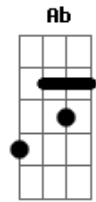

© ukulele-chords.com

© ukulele-chords.com