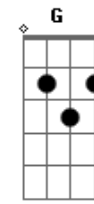

© ukulele-chords.com

© ukulele-chords.com