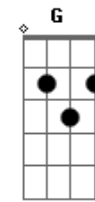

© ukulele-chords.com