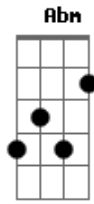

© ukulele-chords.com