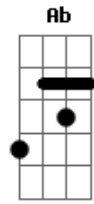

© ukulele-chords.com