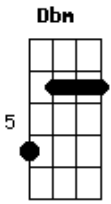

© ukulele-chords.com