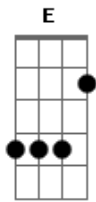

© ukulele-chords.com

© ukulele-chords.com