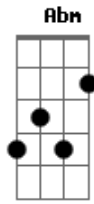

Radiohead - Nude

Tom: A

[Intro:] A Dbm A E A Abm

Don't get any big ideas
 They're not gonna happen

You paint yourself white and feel up with noise
 But there'll be something missing

Now that you've found it, it's gone
 Now that you feel it, you don't
 You've gone off the rails
 So don't get any big ideas
 They're not going to happen
 You'll go to hell for what your dirty
 Mind is thinking

Fim: Abm A Abm A Dbm A
 E Am E Am C G Am D E

Acordes

© ukulele-chords.com

© ukulele-chords.com

© ukulele-chords.com

© ukulele-chords.com

© ukulele-chords.com

© ukulele-chords.com