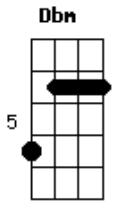

© ukulele-chords.com