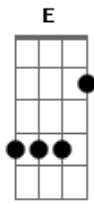

© ukulele-chords.com