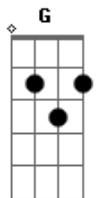

## Acordes

© ukulele-chords.com

© ukulele-chords.com

© ukulele-chords.com

© ukulele-chords.com

© ukulele-chords.com

D D2 D D D  
Silent

D  
This is my final fit

Bm  
My final bellyache with

Em G A  
No alarms and no surprises

Em G A  
No alarms and no surprises

Em G A  
No alarms and no surprises

D  
Please

( D2 D D D )  
( D2 D D D )

D  
Such a pretty house

Bm  
And such a pretty garden