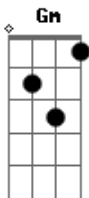

© ukulele-chords.com