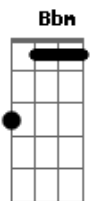

© ukulele-chords.com