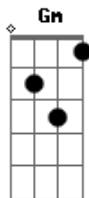

Radiohead - No Surprises

Tom: F

Riff Guitarra 1 na introdução

Intro: F Bbm

F Bbm
(Guitarra 2 entra)

F Bbm
F Bbm

OBS : Na musica a guitarra 2 toca os acordes normalmente(com o violao),mas a guitarra 1 continua o dedilhado com as seguintes notas:

F (na 17casa),Bbm (13 casa),Dm (17 casa),Gm (na 19),C (15 casa)

F
A heart that's full up like a landfill

Dm Gm
A job that slowly kills you
C F Bbm
Bruises that won't heal

F
You look so tired, unhappy

Dm
Bring down the government
Gm C F Bbm
They don't, they don't speak for us

F Bbm
Silent

F
This is my final fit

Dm
My final bellyache with

(C Bbm)

F Dm
Such a pretty house and such a pretty garden

Gm C
No alarms and no surprises

Gm C
No alarms and no surprises

Gm C F
No alarms and no surprises, please

F Bbm
F Bbm

Acordes

© ukulele-chords.com

© ukulele-chords.com

© ukulele-chords.com

© ukulele-chords.com

© ukulele-chords.com