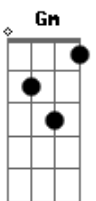

© ukulele-chords.com