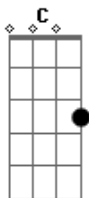

© ukulele-chords.com