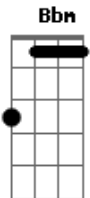

© ukulele-chords.com

© ukulele-chords.com