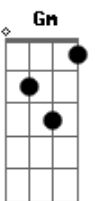

© ukulele-chords.com