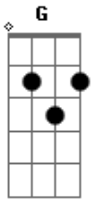

Radiohead - Motion Picture Soundtrack

Tom: G

Intro

G C2 Bm C2
red wine, and sleeping pills, help me get back to your
arms,

G C2 Bm
cheap sex, and sad films, help me get to where
C2
I belong,

Em C C G G
I think your craaaaaaaazy, maybeeee
Em C C G G
I think your craaaaaaaazy, maybeeee

Segunda parte - Mesmos acordes da Primeira

stop sending letters, letters always get burned,

it's not like the movies, they fed us on little white lies,

Chorus 2

Em C C G G
I think your craaaaaaaazy, maybeeee

Em C C G G
I think your craaaaaaaazy, maybeeee

B7 Em Em
I will see you, in the ne----xt

Em C C G G
I think your craaaaaaaazy, maybeeee

Em C C G G
I think your craaaaaaaazy, maybeeee

Em C C G G
I think your craaaaaaaazy, maybeeee

Em C C G G
I think your craaaaaaaazy, maybeeee

B7 Em Em
I will see you, in the ne----xt

Acordes

© ukulele-chords.com