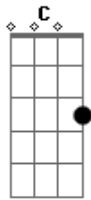

© ukulele-chords.com