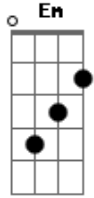

© ukulele-chords.com