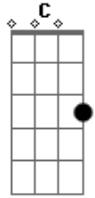

© ukulele-chords.com