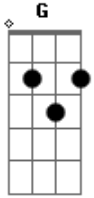

© ukulele-chords.com