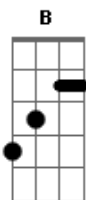

Radiohead - Maquiladora

Tom: E

[Intro:] E A

E A E A E A E
 Here it comes, here it comes,
 A E A E A E A E
 I can feel the hills exploding
 A B B Abm
 Exploding gracefully
 Abm B B Abm
 Burning up the freeway
 Abm E A E A E A E
 Here it comes

Dbm B E B
 Grass is green at the edge of the bubble
 Dbm B E

Beautiful gets into beautiful trouble
 B Dbm B E B
 And it seems to fall out of the sky
 Dbm C
 And come down on you
 D E A E A E A E
 Oh baby burn
 Fast die younger, burns rubber
 Useless rockers from England
 Good times
 Had by all
 Just swallow your guilt and your crutches

Blue and white birds stop and hide on the pedal
 Interstate fire walk staright down the middle,
 And it seems to fall out of the sky
 And come down on you
 Oh baby burn

Acordes

© ukulele-chords.com

© ukulele-chords.com