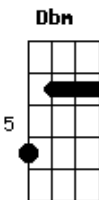

© ukulele-chords.com