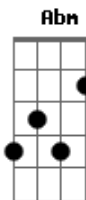

© ukulele-chords.com