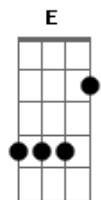

Radiohead - Maquiladora

Tom: E

[Intro:] E A

E A E A E A E
 Here it comes, here it comes,
 A E A E A E A E
 I can feel the hills exploding
 A B B Abm
 Exploding gracefully
 Abm B B Abm
 Burning up the freeway
 Abm E A E A E A E
 Here it comes

Dbm B E B
 Grass is green at the edge of the bubble
 Dbm B E

Beautiful gets into beautiful trouble
 B Dbm B E B
 And it seems to fall out of the sky
 Dbm C
 And come down on you
 D E A E A E A E
 Oh baby burn
 Fast die younger, burns rubber
 Useless rockers from England
 Good times
 Had by all
 Just swallow your guilt and your crutches

Blue and white birds stop and hide on the pedal
 Interstate fire walk staright down the middle,
 And it seems to fall out of the sky
 And come down on you
 Oh baby burn

Acordes

© ukulele-chords.com

© ukulele-chords.com