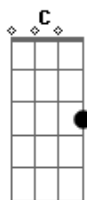

Radiohead - Maquiladora

Tom: E

[Intro:] E A

E A E A E A E
Here it comes, here it comes,
A E A E A E A E
I can feel the hills exploding
A B B Abm
Exploding gracefully
Abm B B Abm
Burning up the freeway
Abm E A E A E A E
Here it comes

Dbm B E B
Grass is green at the edge of the bubble
Dbm B E

Beautiful gets into beautiful trouble
B Dbm B E B
And it seems to fall out of the sky
Dbm C
And come down on you
D E A E A E A E
Oh baby burn
Fast die younger, burns rubber
Useless rockers from England
Good times
Had by all
Just swallow your guilt and your crutches

Blue and white birds stop and hide on the pedal
Interstate fire walk staright down the middle,
And it seems to fall out of the sky
And come down on you
Oh baby burn

Acordes

© ukulele-chords.com

© ukulele-chords.com

© ukulele-chords.com

© ukulele-chords.com

© ukulele-chords.com

© ukulele-chords.com

© ukulele-chords.com