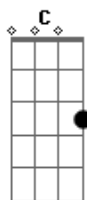

© ukulele-chords.com