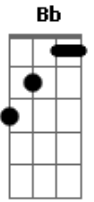

© ukulele-chords.com