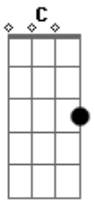

© ukulele-chords.com