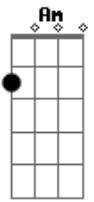

© ukulele-chords.com