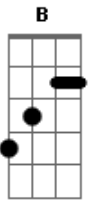

© ukulele-chords.com