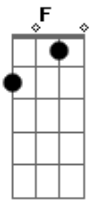

Radiohead - Lull

Tom: F

[Intro:] C

C
You stop the crowd
Bb C
I cried out to break the spell
You wake and smile
Bb C
I just snapped and lost control

C F B C
Distracted by irrelevance
C F B C

The stress and the tension
C F B C Am
The stress and the tension
B C
I'm in a lull

There's nothing more dull
Than talking, talkin about yourself
But what I meant to say
I'm sorry that I lost control

Distracted by irrelevance
The stress and the tension
Crawling through the keyhole
I'm in a lull

Acordes

© ukulele-chords.com