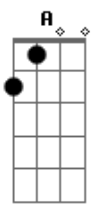

Radiohead - Let Down

Intro:]

Piano, chords kick in with:

A

[Verse 1]

A
Transport,
E Motorways and tram lines,
E Gbm Starting up and stopping,
E Gbm Taking off and landing,
E A The emptiest of feelings,
A E Disappointed people,
E Gbm Clinging on to bottles,
Gbm E And when it comes it's so so disappointing,

[Chorus]

D D2 A D
Let down and hanging around.
D D2 A D
Crushed like a bug in the ground.
D D2 A D E
Let down and hanging around.

[Verse 2]

A
Shell smashed, juices flowing,
E
Wings twitch, Legs are going,
Gbm
Don't get sentimental,
E
It always ends up drivell,
A E
One day i am gunna grow wings,
E Gbm
A chemical reaction,
Gbm E

Hysterical and useless,
E
Hysterical and,

[Chorus]

D D2 A D
Let down and hanging around.
D D2 A D
Crushed like a bug in the ground.
D D2 A D E
Let down and hanging around.

[Bridge]

A
Let down.
A
Let down.
A
Let down.
A
Let down.

[Verse 3]

A E
You know, you know where you are with,
E Gbm
You know where you are with,
Gbm E
Floor collapsing, falling,
E A A E
Bouncing back and One day
E Gbm
You know where you are,
Gbm E
You know where you are,
E
You know where you are.

[Chorus]

D D2 A D
Let down and hanging around.
D D2 A D
Crushed like a bug in the ground.
D D2 A D E
Let down and hanging around.

Acordes

© ukulele-chords.com