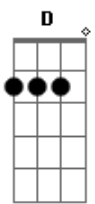

Radiohead - Let Down

Intro:]

Piano, chords kick in with:

A

[Verse 1]

A
Transport,
E Motorways and tram lines,
E Gbm Starting up and stopping,
E Gbm Taking off and landing,
E A The emptiest of feelings,
A E Disappointed people,
E Gbm Clinging on to bottles,
Gbm E And when it comes it's so so disappointing,

[Verse 3]

A E
You know, you know where you are with,
E Gbm
You know where you are with,
Gbm E
Floor collapsing, falling,
E A A E
Bouncing back and One day
E Gbm
You know where you are,
Gbm E
You know where you are,
E
You know where you are.

[Chorus]

D D2 A D
Let down and hanging around.
D D2 A D
Crushed like a bug in the ground.
D D2 A D E
Let down and hanging around.

Acordes

© ukulele-chords.com

© ukulele-chords.com

© ukulele-chords.com

© ukulele-chords.com