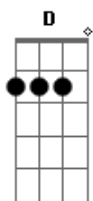

© ukulele-chords.com