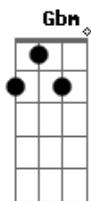

[Chorus]

D D2 A D
Let down and hanging around.
D D2 A D
Crushed like a bug in the ground.
D D2 A D E
Let down and hanging around.

Acordes

© ukulele-chords.com

© ukulele-chords.com

© ukulele-chords.com

© ukulele-chords.com