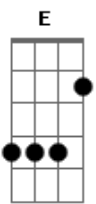

© ukulele-chords.com