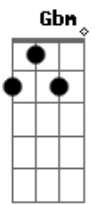

Radiohead - Let Down

Intro:]

Piano, chords kick in with:

A

[Verse 1]

A
Transport,
E Motorways and tram lines,
E Gbm Starting up and stopping,
E Gbm Taking off and landing,
E A The emptiest of feelings,
A E Disappointed people,
E Gbm Clinging on to bottles,
Gbm E And when it comes it's so so disappointing,

[Verse 3]

A E
You know, you know where you are with,
E Gbm
You know where you are with,
Gbm E
Floor collapsing, falling,
E A A E
Bouncing back and One day
E Gbm
You know where you are,
Gbm E
You know where you are,
E
You know where you are.

[Chorus]

D D2 A D
Let down and hanging around.
D D2 A D
Crushed like a bug in the ground.
D D2 A D E
Let down and hanging around.

Acordes

© ukulele-chords.com

© ukulele-chords.com

© ukulele-chords.com

© ukulele-chords.com