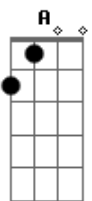

Radiohead - Killer Cars

Tom: G

Verso 1:

G
too hard on the brakes again
GX
what if these brakes just give in?
C
what if they don't get out of the way?
D **D** **D**
what if there's someone overtaking?
G
i'm going out for a little drive
GX
it could be last time I see you alive
C
there could be an idiot on the road
D **D** **D**
the only kick in life is pumping his steel

Refrão

GX= 300033
G = 320033
C = 032010
D = 000232
D = 000233

Acordes

© ukulele-chords.com

© ukulele-chords.com

© ukulele-chords.com

© ukulele-chords.com

© ukulele-chords.com