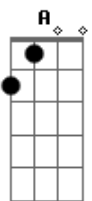

Radiohead - Killer Cars

Tom: **G**

Verso 1:

G
too hard on the brakes again
GX
what if these brakes just give in?
C
what if they don't get out of the way?
D **D** **D**
what if there's someone overtaking?
G
i'm going out for a little drive
GX
it could be last time I see you alive
C
there could be an idiot on the road
D **D** **D**
the only kick in life is pumping his steel

Refrão

GX= 300033
G = 320033
C = 032010
D = 000232
D = 000233

Acordes

© ukulele-chords.com

© ukulele-chords.com

© ukulele-chords.com

© ukulele-chords.com

© ukulele-chords.com