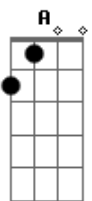

Radiohead - Killer Cars

Tom: G

Verso 1:

G
too hard on the brakes again
GX
what if these brakes just give in?
C
what if they don't get out of the way?
D D D
what if there's someone overtaking?
G
i'm going out for a little drive
GX
it could be last time I see you alive
C
there could be an idiot on the road
D D
the only kick in life is pumping his steel

Refrão

GX= 300033
G = 320033
C = 032010
D = 000232
D = 000233

Acordes

© ukulele-chords.com

© ukulele-chords.com

© ukulele-chords.com

© ukulele-chords.com

© ukulele-chords.com