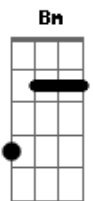

Radiohead - Killer Cars

Tom: **G**

Verso 1:

G
too hard on the brakes again
GX
what if these brakes just give in?
C
what if they don't get out of the way?
D **D** **D**
what if there's someone overtaking?
G
i'm going out for a little drive
GX
it could be last time I see you alive
C
there could be an idiot on the road
D **D** **D**
the only kick in life is pumping his steel

Refrão:

A **Bm**
wrap me up in the back of the trunk
C

packed with foam and blind drunk
A they won't ever take me alive **Bm**
C
they all drive

Verso 2:

(Mesmos acordes do verso 1)
don't die on the motorway
the moon would freeze
the plants would die
i couldn't cope if you crashed today
all the things i forgot to say
i'm going out for a little drive could be
it could be the last time you see me alive
what if the car loses control
what if there's someone overtaking

Refrão

GX= 300033
G = 320033
C = 032010
D = 000232
D = 000233

Acordes

© ukulele-chords.com

© ukulele-chords.com

© ukulele-chords.com

© ukulele-chords.com

© ukulele-chords.com