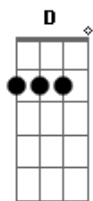

Radiohead - Killer Cars

Tom: G

Verso 1:

G
too hard on the brakes again
GX
what if these brakes just give in?
C
what if they don't get out of the way?
D D D
what if there's someone overtaking?
G
i'm going out for a little drive
GX
it could be last time I see you alive
C
there could be an idiot on the road
D D
the only kick in life is pumping his steel

Refrão:

A Bm
wrap me up in the back of the trunk
C

packed with foam and blind drunk
A Bm
they won't ever take me alive
C
they all drive

Verso 2:

(Mesmos acordes do verso 1)
don't die on the motorway
the moon would freeze
the plants would die
i couldn't cope if you crashed today
all the things i forgot to say
i'm going out for a little drive could be
it could be the last time you see me alive
what if the car loses control
what if there's someone overtaking

Refrão

GX= 300033
G = 320033
C = 032010
D = 000232
D = 000233

Acordes