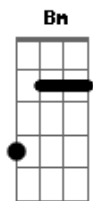

Radiohead - Killer Cars

Tom: G

Verso 1:

G
too hard on the brakes again
GX
what if these brakes just give in?
C
what if they don't get out of the way?
D **D** **D**
what if there's someone overtaking?
G
i'm going out for a little drive
GX
it could be last time I see you alive
C
there could be an idiot on the road
D **D**
the only kick in life is pumping his steel

Refrão:

A **Bm**
wrap me up in the back of the trunk
C

packed with foam and blind drunk
A they won't ever take me alive **Bm**
C
they all drive

Verso 2:

(Mesmos acordes do verso 1)
don't die on the motorway
the moon would freeze
the plants would die
i couldn't cope if you crashed today
all the things i forgot to say
i'm going out for a little drive could be
it could be the last time you see me alive
what if the car loses control
what if there's someone overtaking

Refrão

GX= 300033
G = 320033
C = 032010
D = 000232
D = 000233

Acordes

© ukulele-chords.com

© ukulele-chords.com

© ukulele-chords.com

© ukulele-chords.com

© ukulele-chords.com