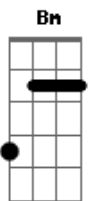

Radiohead - Killer Cars

Tom: G

Verso 1:

G
too hard on the brakes again
GX
what if these brakes just give in?
C
what if they don't get out of the way?
D D D
what if there's someone overtaking?
G
i'm going out for a little drive
GX
it could be last time I see you alive
C
there could be an idiot on the road
D D
the only kick in life is pumping his steel

Refrão:

A Bm
wrap me up in the back of the trunk
C

packed with foam and blind drunk
A Bm
they won't ever take me alive
C
they all drive

Verso 2:

(Mesmos acordes do verso 1)
don't die on the motorway
the moon would freeze
the plants would die
i couldn't cope if you crashed today
all the things i forgot to say
i'm going out for a little drive could be
it could be the last time you see me alive
what if the car loses control
what if there's someone overtaking

Refrão

GX= 300033
G = 320033
C = 032010
D = 000232
D = 000233

Acordes

© ukulele-chords.com

© ukulele-chords.com

© ukulele-chords.com

© ukulele-chords.com

© ukulele-chords.com