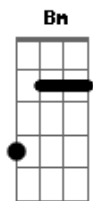

Radiohead - Killer Cars

Tom: G

Verso 1:

G
too hard on the brakes again
GX
what if these brakes just give in?
C
what if they don't get out of the way?
D D D
what if there's someone overtaking?
G
i'm going out for a little drive
GX
it could be last time I see you alive
C
there could be an idiot on the road
D D
the only kick in life is pumping his steel

Refrão:

A Bm
wrap me up in the back of the trunk
C

packed with foam and blind drunk
A Bm
they won't ever take me alive
C
they all drive

Verso 2:

(Mesmos acordes do verso 1)
don't die on the motorway
the moon would freeze
the plants would die
i couldn't cope if you crashed today
all the things i forgot to say
i'm going out for a little drive could be
it could be the last time you see me alive
what if the car loses control
what if there's someone overtaking

Refrão

GX= 300033
G = 320033
C = 032010
D = 000232
D = 000233

Acordes

© ukulele-chords.com

© ukulele-chords.com

© ukulele-chords.com

© ukulele-chords.com

© ukulele-chords.com