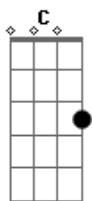

Radiohead - Killer Cars

Tom: G

Verso 1:

G
too hard on the brakes again
GX
what if these brakes just give in?
C
what if they don't get out of the way?
D D D
what if there's someone overtaking?
G
i'm going out for a little drive
GX
it could be last time I see you alive
C
there could be an idiot on the road
D D
the only kick in life is pumping his steel

Refrão:

A Bm
wrap me up in the back of the trunk
C

packed with foam and blind drunk
A Bm
they won't ever take me alive
C
they all drive

Verso 2:

(Mesmos acordes do verso 1)
don't die on the motorway
the moon would freeze
the plants would die
i couldn't cope if you crashed today
all the things i forgot to say
i'm going out for a little drive could be
it could be the last time you see me alive
what if the car loses control
what if there's someone overtaking

Refrão

GX= 300033
G = 320033
C = 032010
D = 000232
D = 000233

Acordes

© ukulele-chords.com

© ukulele-chords.com

© ukulele-chords.com

© ukulele-chords.com

© ukulele-chords.com