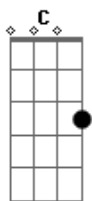

Radiohead - Killer Cars

Tom: G

Verso 1:

G
too hard on the brakes again
GX
what if these brakes just give in?
C
what if they don't get out of the way?
D **D** **D**
what if there's someone overtaking?
G
i'm going out for a little drive
GX
it could be last time I see you alive
C
there could be an idiot on the road
D **D** **D**
the only kick in life is pumping his steel

Refrão:

A **Bm**
wrap me up in the back of the trunk
C

packed with foam and blind drunk
A they won't ever take me alive **Bm**
C
they all drive

Verso 2:

(Mesmos acordes do verso 1)
don't die on the motorway
the moon would freeze
the plants would die
i couldn't cope if you crashed today
all the things i forgot to say
i'm going out for a little drive could be
it could be the last time you see me alive
what if the car loses control
what if there's someone overtaking

Refrão

GX= 300033
G = 320033
C = 032010
D = 000232
D = 000233

Acordes

© ukulele-chords.com

© ukulele-chords.com

© ukulele-chords.com

© ukulele-chords.com

© ukulele-chords.com