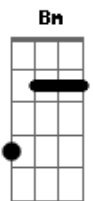

Radiohead - Killer Cars

Tom: G

Verso 1:

G
too hard on the brakes again
GX
what if these brakes just give in?
C
what if they don't get out of the way?
D **D** **D**
what if there's someone overtaking?
G
i'm going out for a little drive
GX
it could be last time I see you alive
C
there could be an idiot on the road
D **D** **D**
the only kick in life is pumping his steel

Refrão:

A **Bm**
wrap me up in the back of the trunk
C

packed with foam and blind drunk
A they won't ever take me alive **Bm**
C
they all drive

Verso 2:

(Mesmos acordes do verso 1)
don't die on the motorway
the moon would freeze
the plants would die
i couldn't cope if you crashed today
all the things i forgot to say
i'm going out for a little drive could be
it could be the last time you see me alive
what if the car loses control
what if there's someone overtaking

Refrão

GX= 300033
G = 320033
C = 032010
D = 000232
D = 000233

Acordes

© ukulele-chords.com

© ukulele-chords.com

© ukulele-chords.com

© ukulele-chords.com

© ukulele-chords.com