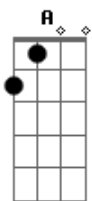

Refrão

GX= 300033
G = 320033
C = 032010
D = 000232
D = 000233

Acordes

© ukulele-chords.com

© ukulele-chords.com

© ukulele-chords.com

© ukulele-chords.com

© ukulele-chords.com