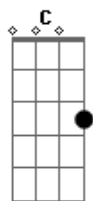

Radiohead - Killer Cars

Tom: G

Verso 1:

G
too hard on the brakes again
GX
what if these brakes just give in?
C
what if they don't get out of the way?
D D D
what if there's someone overtaking?
G
i'm going out for a little drive
GX
it could be last time I see you alive
C
there could be an idiot on the road
D D
the only kick in life is pumping his steel

Refrão:

A Bm
wrap me up in the back of the trunk
C

packed with foam and blind drunk
A Bm
they won't ever take me alive
C
they all drive

Verso 2:

(Mesmos acordes do verso 1)
don't die on the motorway
the moon would freeze
the plants would die
i couldn't cope if you crashed today
all the things i forgot to say
i'm going out for a little drive could be
it could be the last time you see me alive
what if the car loses control
what if there's someone overtaking

Refrão

GX= 300033
G = 320033
C = 032010
D = 000232
D = 000233

Acordes

© ukulele-chords.com

© ukulele-chords.com

© ukulele-chords.com

© ukulele-chords.com

© ukulele-chords.com