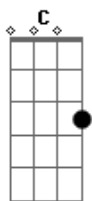

Radiohead - Killer Cars

Tom: **G**

Verso 1:

G
too hard on the brakes again
GX
what if these brakes just give in?
C
what if they don't get out of the way?
D **D** **D**
what if there's someone overtaking?
G
i'm going out for a little drive
GX
it could be last time I see you alive
C
there could be an idiot on the road
D **D** **D**
the only kick in life is pumping his steel

Refrão:

A **Bm**
wrap me up in the back of the trunk
C

packed with foam and blind drunk
A they won't ever take me alive **Bm**
C
they all drive

Verso 2:

(Mesmos acordes do verso 1)
don't die on the motorway
the moon would freeze
the plants would die
i couldn't cope if you crashed today
all the things i forgot to say
i'm going out for a little drive could be
it could be the last time you see me alive
what if the car loses control
what if there's someone overtaking

Refrão

GX= 300033
G = 320033
C = 032010
D = 000232
D = 000233

Acordes

© ukulele-chords.com

© ukulele-chords.com

© ukulele-chords.com

© ukulele-chords.com

© ukulele-chords.com