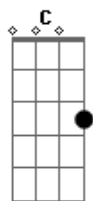

Radiohead - Killer Cars

Tom: G

Verso 1:

G
too hard on the brakes again
GX
what if these brakes just give in?
C
what if they don't get out of the way?
D **D** **D**
what if there's someone overtaking?
G
i'm going out for a little drive
GX
it could be last time I see you alive
C
there could be an idiot on the road
D **D**
the only kick in life is pumping his steel

Refrão:

A **Bm**
wrap me up in the back of the trunk
C

packed with foam and blind drunk
A they won't ever take me alive **Bm**
C
they all drive

Verso 2:

(Mesmos acordes do verso 1)
don't die on the motorway
the moon would freeze
the plants would die
i couldn't cope if you crashed today
all the things i forgot to say
i'm going out for a little drive could be
it could be the last time you see me alive
what if the car loses control
what if there's someone overtaking

Refrão

GX= 300033
G = 320033
C = 032010
D = 000232
D = 000233

Acordes

© ukulele-chords.com

© ukulele-chords.com

© ukulele-chords.com

© ukulele-chords.com

© ukulele-chords.com