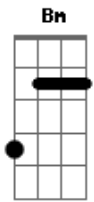

© ukulele-chords.com