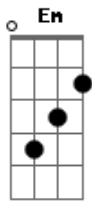

© ukulele-chords.com