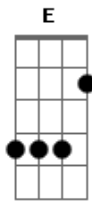

© ukulele-chords.com