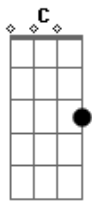

© ukulele-chords.com