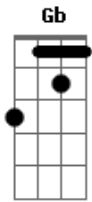

© ukulele-chords.com