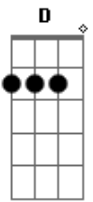

© ukulele-chords.com