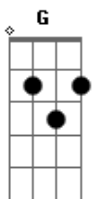

© ukulele-chords.com