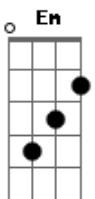

© ukulele-chords.com