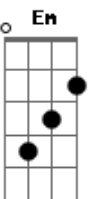

© ukulele-chords.com