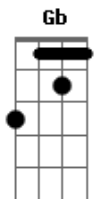

© ukulele-chords.com