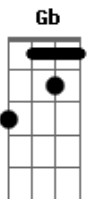

© ukulele-chords.com