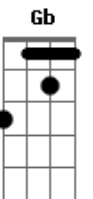

© ukulele-chords.com