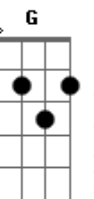

© ukulele-chords.com