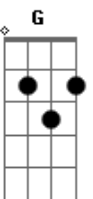

Radiohead - Karma Police

Tom: C

Intro:

(Am Am Em Em7 G)
(Am F Em Em7 G)
(Am D G G C C)
(Am Bm D)

Am Am Em Em7 G Am
Karma police, arrest this man
F Em
he talks in maths
Em7 G Am
he buzzes like a fridge
D G G C C Am Bm D
he's like a detuned ra_dio

Am Am Em Em7 G Am
Karma police, arrest this girl
F Em
her hitler hairdo
Em7 G Am
is making me feel ill
D G G C C Am Bm D
and we have crashed her pa_rty

C D G Gb
This is what you'll get

C D G Gb
this is what you'll get
C D G Bm C Bm D
this is what you'll get, when you mess with us

Am Am Em Em7 G Am
Karma police, I've given all I can
F Em
it's not enough
Em7 G Am
I've given all I can
D G G C C Am Bm D
but we're still on the payro_ll

C D G Gb
This is what you'll get
C D G Gb
this is what you'll get
C D G Bm C Bm D
this is what you'll get, when you mess with us

Bm D G G D G G D E
And for a minute there, I lost myself, I lost myself
Bm D G G D G G D E
and for a minute there, I lost myself, I lost myself
Bm D G G D G G D E
and for a minute there, I lost myself, I lost myself
Bm D G G D G G D E
just for a minute there, I lost myself, I lost myse_lf

Acordes

© ukulele-chords.com

© ukulele-chords.com

© ukulele-chords.com

© ukulele-chords.com

© ukulele-chords.com

© ukulele-chords.com

© ukulele-chords.com

© ukulele-chords.com

© ukulele-chords.com

© ukulele-chords.com