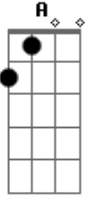

Radiohead - Hunting bears

Tom: C

Repeat the entire sequence once, then end with this.

A nice instrumental. Try fiddling with the slides until you get the right sound. Normal tuning.

Acordes

© ukulele-chords.com