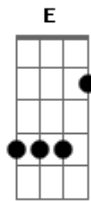

Radiohead - How To Disappear Completely

Tom: G

(intro) D Gbm

D
That there

Gbm
That's not me

D
I go

Gbm
Where I please

D
I walk through walls

A
I'm not here

Gbm
This isn't happening

A
I'm not here

Gbm
I'm not here

Gbm
(vocalização)

Gbm
(vocalização)

Gbm
(vocalização)

E
(vocalização)

Gbm
(vocalização)

Acordes

© ukulele-chords.com

© ukulele-chords.com

© ukulele-chords.com

© ukulele-chords.com

© ukulele-chords.com