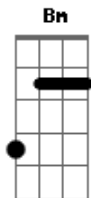

Radiohead - How I Made My Millions

Tom: **A**

Part I: the **A** chord. Like this: X00555.

Part II: the **D_{bm}** chord. Like this: XXX654 - XXX657

Notice: the **D_{bm}** chord is longer then the **A** one.

Part III: the **D** chord. Like this: XX0705

Part IV: the **B_m** chord. Like this: 7XX777

Part V: the **D_{bm}** chord, again. Like this: X44454 - X44457. On the lyrics it will show up as C#m.

Intro: **A**

D **D** **B_m** **B_m**
Never mind

A **A**
D_{bm} **A** **A**
Led you out_____

D_{bm} **A** **A**
Led you back_____

D **D**
Stay on

B_m **B_m** **A** **A**
Stay down_____

B_m **B_m** **A**

D **D**
Let it fall

B_m **B_m**
Let it fall

A
D **D**
Let it fall

B_m **B_m**
Let it fall

A

Acordes

© ukulele-chords.com

© ukulele-chords.com

© ukulele-chords.com