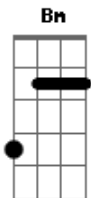

Radiohead - How I Made My Millions

Tom: **A**

Part I: the **A** chord. Like this: X00555.

Part II: the **D_{bm}** chord. Like this: XXX654 - XXX657

Notice: the **D_{bm}** chord is longer then the **A** one.

Part III: the **D** chord. Like this: XX0705

Part IV: the **B_m** chord. Like this: 7XX777

Part V: the **D_{bm}** chord, again. Like this: X44454 - X44457.
On the lyrics it will show up as C#m.

Intro: **A**

D **D** **B_m** **B_m**
Never mind

A **A**
D_{bm} **A** **A**
Led you out_____

D_{bm} **A** **A**
Led you back_____

D **D**
Stay on

B_m **B_m** **A** **A**
Stay down_____

B_m **B_m** **A**

D **D**
Let it fall

B_m **B_m**
Let it fall

A
D **D**
Let it fall

B_m **B_m**
Let it fall

A

Acordes

© ukulele-chords.com

© ukulele-chords.com

© ukulele-chords.com