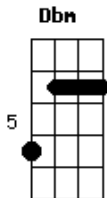

Radiohead - How I Made My Millions

Tom: **A**

Part I: the **A** chord. Like this: X00555.

Part II: the **D_{bm}** chord. Like this: XXX654 - XXX657

Notice: the **D_{bm}** chord is longer then the **A** one.

Part III: the **D** chord. Like this: XX0705

Part IV: the **B_m** chord. Like this: 7XX777

Part V: the **D_{bm}** chord, again. Like this: X44454 - X44457. On the lyrics it will show up as C#m.

Intro: **A**

D **D** **B_m** **B_m**
Never mind

A **A**
D_{bm} **A** **A**
Led you out_____

D_{bm} **A** **A**
Led you back_____

D **D**
Stay on

B_m **B_m** **A** **A**
Stay down_____

B_m **B_m** **A**

D **D**
Let it fall

B_m **B_m**
Let it fall

A
D **D**
Let it fall

B_m **B_m**
Let it fall

A

Acordes

© ukulele-chords.com

© ukulele-chords.com

© ukulele-chords.com