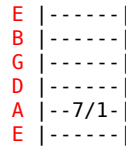

Radiohead - Falling Away With You

Tom: **C** (chorus)

(intro) (play the Main Riff after the chorus)

(verse 1 - 4x) (verse 2)
(chorus)
(interlude)

(chorus) **A Dm** (4x)
A Am F G C

(verse 2 - 4x)

(on the fourth time play)

(interlude - use loads of distortion for this)

(guitar 1)

(solo)

(guitar 2)

(guitar 1)

(guitar 2)

(2nd part of solo)

(hysteria)
(main riff)