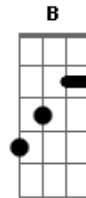

© ukulele-chords.com