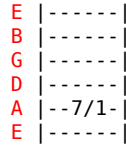

Radiohead - Falling Away With You

Tom: C (play the Main Riff after the chorus)

(intro)

(verse 2)
(chorus)
(interlude)

(verse 1 - 4x)

(chorus) A Dm (4x)
A Am F G C

(verse 2 - 4x)

(on the fourth time play)

(interlude - use loads of distortion for this)

(solo)

(guitar 1)

(guitar 2)

(guitar 1)

(2nd part of solo)

(guitar 2)

(hysteria)
(main riff)