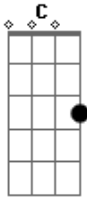

Radiohead - Falling Away With You

Tom: C (play the Main Riff after the chorus)

(intro)

(verse 2)
(chorus)
(interlude)

(verse 1 - 4x)

(chorus) A Dm (4x)
A Am F G C

(verse 2 - 4x)

(on the fourth time play)

(interlude - use loads of distortion for this)

(solo)

(guitar 1)

(guitar 2)

(guitar 1)

(2nd part of solo)

(guitar 2)

(hysteria)
(main riff)

(chorus)

(chorus)

Acordes

© ukulele-chords.com

© ukulele-chords.com

© ukulele-chords.com

© ukulele-chords.com

© ukulele-chords.com

© ukulele-chords.com

© ukulele-chords.com

© ukulele-chords.com

© ukulele-chords.com