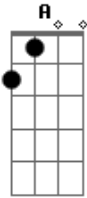

© ukulele-chords.com