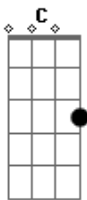

Radiohead - Falling Away With You

Tom: **C** (play the Main Riff after the chorus)

(intro)

(verse 2)
(chorus)
(interlude)

(verse 1 - 4x)

(chorus) **A Dm** (4x)
A Am F G C

(verse 2 - 4x)

(on the fourth time play)

(interlude - use loads of distortion for this)

(solo)

(guitar 1)

(guitar 2)

(guitar 1)

(2nd part of solo)

(guitar 2)

(hysteria)
(main riff)

(chorus)

(chorus)

Acordes

© ukulele-chords.com

© ukulele-chords.com

© ukulele-chords.com

© ukulele-chords.com

© ukulele-chords.com

© ukulele-chords.com

© ukulele-chords.com

© ukulele-chords.com

© ukulele-chords.com