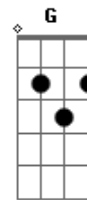

© ukulele-chords.com