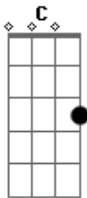

Radiohead - Falling Away With You

Tom: **C** (play the Main Riff after the chorus)

(intro)

(verse 2)
(chorus)
(interlude)

(verse 1 - 4x)

```

E |-----|
B |-----|
G |-----|
D |-----|
A |--7/1-|
E |-----|
    
```

(chorus) **A Dm** (4x)
A Am F G C

(verse 2 - 4x)

(on the fourth time play)

(interlude - use loads of distortion for this)

(solo)

(guitar 1)

(guitar 2)

(guitar 1)

(2nd part of solo)

(guitar 2)

(hysteria)
(main riff)

(chorus)

(chorus)

Acordes

© ukulele-chords.com

© ukulele-chords.com