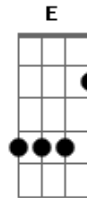

© ukulele-chords.com