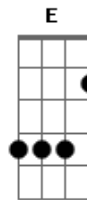

© ukulele-chords.com