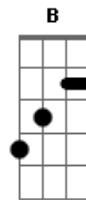

© ukulele-chords.com