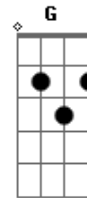

© ukulele-chords.com