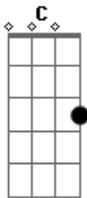

Radiohead - Falling Away With You

Tom: C (play the Main Riff after the chorus)

(intro)

(verse 2)
(chorus)
(interlude)

(verse 1 - 4x)

(chorus) A Dm (4x)
A Am F G C

(verse 2 - 4x)

(on the fourth time play)

(interlude - use loads of distortion for this)

(solo)

(guitar 1)

(guitar 2)

(guitar 1)

(2nd part of solo)

(guitar 2)

(hysteria)
(main riff)

(chorus)

(chorus)

Acordes

© ukulele-chords.com

© ukulele-chords.com

© ukulele-chords.com

© ukulele-chords.com

© ukulele-chords.com

© ukulele-chords.com

© ukulele-chords.com

© ukulele-chords.com

© ukulele-chords.com