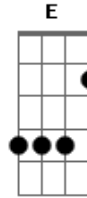

© ukulele-chords.com