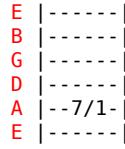

# Radiohead - Falling Away With You

Tom: C (play the Main Riff after the chorus)

(intro)

(verse 2)  
(chorus)  
(interlude)

(verse 1 - 4x)

(chorus) A Dm (4x)  
A Am F G C

(verse 2 - 4x)

(on the fourth time play)

(interlude - use loads of distortion for this)

(solo)

(guitar 1)

(guitar 2)

(guitar 1)

(2nd part of solo)

(guitar 2)

(hysteria)  
(main riff)