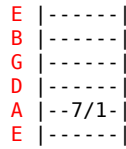

Radiohead - Falling Away With You

Tom: C (play the Main Riff after the chorus)

(intro)

(verse 2)
(chorus)
(interlude)

(verse 1 - 4x)

(chorus) A Dm (4x)
A Am F G C

(verse 2 - 4x)

(on the fourth time play)

(interlude - use loads of distortion for this)

(solo)

(guitar 1)

(guitar 2)

(guitar 1)

(2nd part of solo)

(guitar 2)

(hysteria)
(main riff)