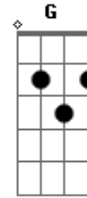

© ukulele-chords.com