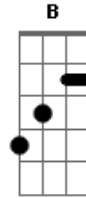

© ukulele-chords.com