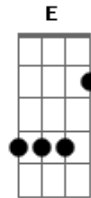

© ukulele-chords.com