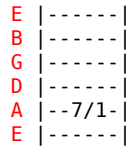

Radiohead - Falling Away With You

Tom: **C** (play the Main Riff after the chorus)

(intro)

(verse 2)
(chorus)
(interlude)

(verse 1 - 4x)

(chorus) **A Dm** (4x)
A Am F G C

(verse 2 - 4x)

(on the fourth time play)

(interlude - use loads of distortion for this)

(solo)

(guitar 1)

(guitar 2)

(guitar 1)

(2nd part of solo)

(guitar 2)

(hysteria)
(main riff)