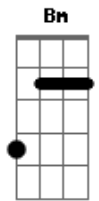

© ukulele-chords.com