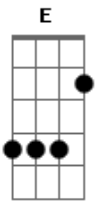

© ukulele-chords.com