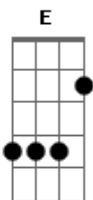

© ukulele-chords.com