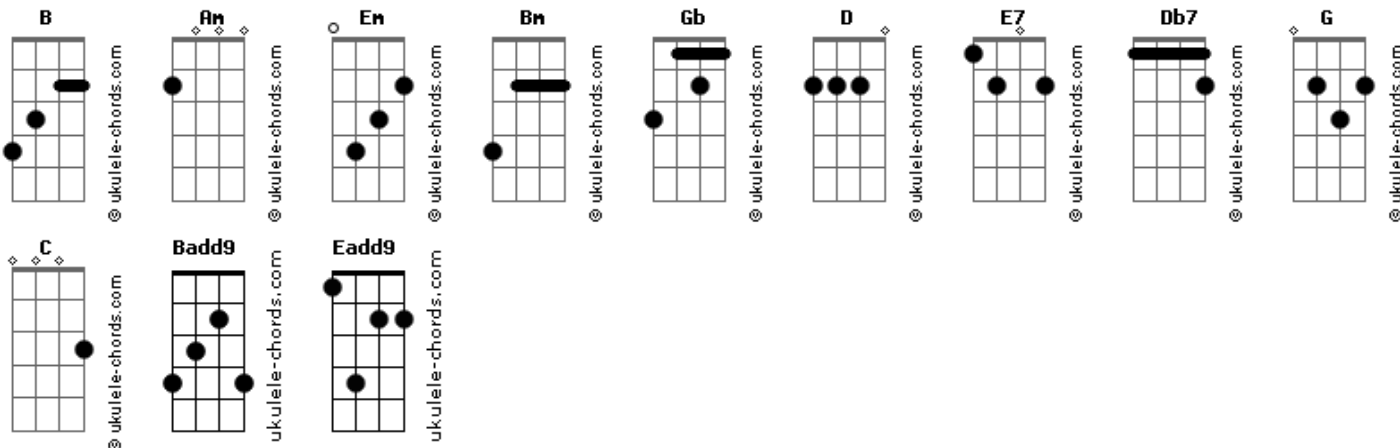

# Radiohead - Exit Music For A Film

tom:

Em

Intro: (Bm Badd9 B )

[Verse 1]

Bm Gb D Eadd9 Eadd9  
 Wake from you sleep, the drying of your tears  
 Bm Gb B B  
 Today, we escape, we escape  
 Bm Gb D Eadd9 Eadd9  
 Pack and get dressed, before your father hears us  
 Bm Gb B B  
 Before all hell breaks loose

[Bridge]

Am E7  
 Breath keep breathing  
 Badd9 Bm Badd9 Eadd9 Bm Gb4  
 Don't lose your nerve  
 Am E7  
 Breath keep breathing

## Acordes

Badd9 Bm Badd9 Eadd9 Bm Gb4 Gb  
 I can't do this alone

[Verse 2]

Bm Gb D Eadd9 Eadd9  
 Sing us a song, a song to keep us warm  
 Bm Gb B B  
 There's such a chill, such a chill

[Chorus]

Bm Db7 Gb G  
 And you can laugh, a spineless laugh  
 C Gb  
 We hope your rules and wisdom choke you  
 Bm Gb D Eadd9 Eadd9  
 Now, we are one, in everlasting peace  
 Bm Gb B B  
 We hope that you choke, that you choke  
 Bm Gb B B  
 We hope that you choke, that you choke  
 Bm Gb B B  
 We hope that you choke, that you choke