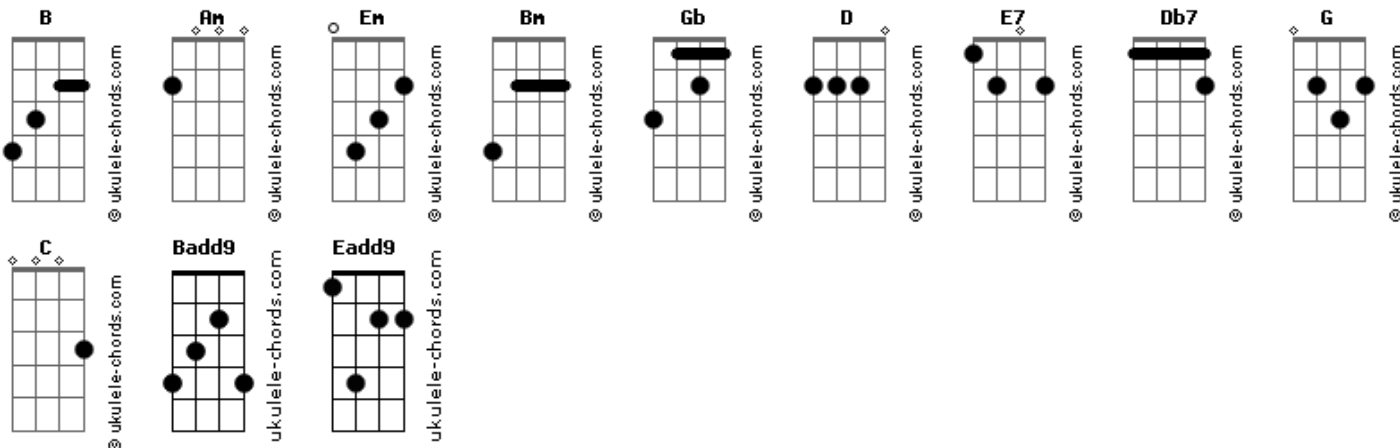

Radiohead - Exit Music For A Film

tom:

Em

Intro: (Bm Badd9 B)

[Verse 1]

Bm Gb D Eadd9 Eadd9
 Wake from you sleep, the drying of your tears
 Bm Gb B B
 Today, we escape, we escape
 Bm Gb D Eadd9 Eadd9
 Pack and get dressed, before your father hears us
 Bm Gb B B
 Before all hell breaks loose

[Bridge]

Am E7
 Breath keep breathing
 Badd9 Bm Badd9 Eadd9 Bm Gb4
 Don't lose your nerve
 Am E7
 Breath keep breathing

Acordes

Badd9 Bm Badd9 Eadd9 Bm Gb4 Gb
 I can't do this alone

[Verse 2]

Bm Gb D Eadd9 Eadd9
 Sing us a song, a song to keep us warm
 Bm Gb B B
 There's such a chill, such a chill

[Chorus]

Bm Db7 Gb G
 And you can laugh, a spineless laugh
 C Gb
 We hope your rules and wisdom choke you
 Bm Gb D Eadd9 Eadd9
 Now, we are one, in everlasting peace
 Bm Gb B B
 We hope that you choke, that you choke
 Bm Gb B B
 We hope that you choke, that you choke
 Bm Gb B B
 We hope that you choke, that you choke