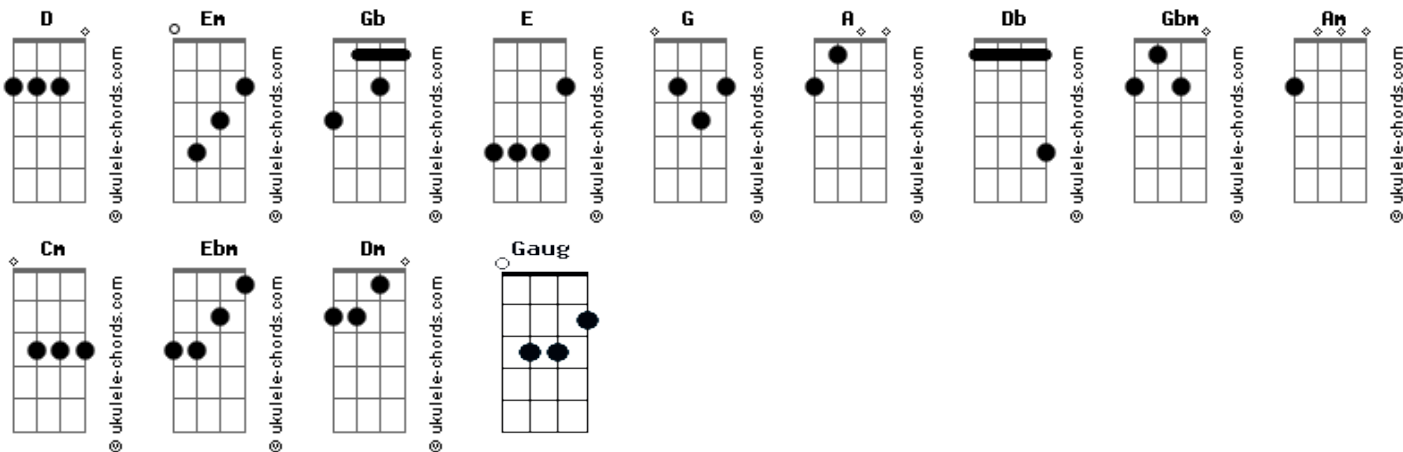

Radiohead - Down Is The New Up

Tom: D

I managed to tab this from some live footage off youtube. It varies every time but here are the main parts.

This is from a Chicago gig on youtube so it may not be 100% due to sound quality.

Em Gb E GAug E Gb

Atmospheric with reverse reverb or something similar

G Gb

E---- E----- | pb=pre-bend r=release bend
 A---- A----- |
 D---- or D----- |
 G---- G----- |
 B-8\7 B-8pb9r8
 e---- e-----

Chorus

A Db A G Gbm

Acordes

Play this part how you wish i have written it in arpeggio but whatever you want, i think may just be strumming it.

Am

Cm

Ebm

Dm

Both parts repeat but in Verse 2 Thom plays the Chords on piano.

i.e Em Gbm Em GAug Em Gbm Em

Then on the live versions there is a long coda in which jonny plays the drums in which bass is playing the same sort of thing as the main riff. On some versions ed O'Brien with the reverse reverb sound, although it is different everytime and the sound quality it hard to distinguish what he is playing.