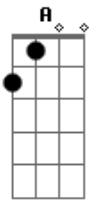

Radiohead - Coke Babies

Tom: **D**

- A**
Easy living
- A7M**
Easy hold
- A**
Easy teething
- A7M**
Easy fold
- A**
Easy listening
- A7M**
Easy love

- A**
Easy answers
- A7M**
To easy questions

Solo: **G D A**

- Easy tumble
- Easy fall
- Easy rumble
- Easy doll
- I get up on
- Easy love
- I get up on
- Easy listening

Acordes

© ukulele-chords.com

© ukulele-chords.com

© ukulele-chords.com

© ukulele-chords.com