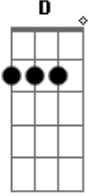

Radiohead - Coke Babies

Tom: **D**

- A**
Easy living
- A7M**
Easy hold
- A**
Easy teething
- A7M**
Easy fold
- A**
Easy listening
- A7M**
Easy love

- A**
Easy answers
- A7M**
To easy questions

Solo: **G D A**

- Easy tumble
- Easy fall
- Easy rumble
- Easy doll
- I get up on
- Easy love
- I get up on
- Easy listening

Acordes

© ukulele-chords.com

© ukulele-chords.com

© ukulele-chords.com

© ukulele-chords.com