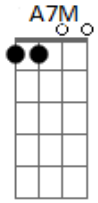

Radiohead - Coke Babies

Tom: **D**

- A**
Easy living
- A7M**
Easy hold
- A**
Easy teething
- A7M**
Easy fold
- A**
Easy listening
- A7M**
Easy love

- A**
Easy answers
- A7M**
To easy questions

Solo: **G D A**

- Easy tumble
- Easy fall
- Easy rumble
- Easy doll
- I get up on
- Easy love
- I get up on
- Easy listening

Acordes

© ukulele-chords.com

© ukulele-chords.com

© ukulele-chords.com

© ukulele-chords.com