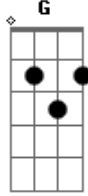

Radiohead - Coke Babies

Tom: **D**

- A**
Easy living
- A7M**
Easy hold
- A**
Easy teething
- A7M**
Easy fold
- A**
Easy listening
- A7M**
Easy love

- A**
Easy answers
- A7M**
To easy questions

Solo: **G D A**

- Easy tumble
- Easy fall
- Easy rumble
- Easy doll
- I get up on
- Easy love
- I get up on
- Easy listening

Acordes

© ukulele-chords.com

© ukulele-chords.com

© ukulele-chords.com

© ukulele-chords.com