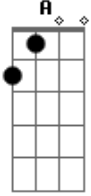

© ukulele-chords.com

© ukulele-chords.com