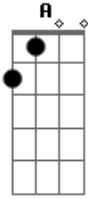

Radiohead - Coke Babies

Tom: **D**

- A**
Easy living
- A7M**
Easy hold
- A**
Easy teething
- A7M**
Easy fold
- A**
Easy listening
- A7M**
Easy love

- A**
Easy answers
- A7M**
To easy questions

Solo: **G D A**

- Easy tumble
- Easy fall
- Easy rumble
- Easy doll
- I get up on
- Easy love
- I get up on
- Easy listening

Acordes

© ukulele-chords.com

© ukulele-chords.com

© ukulele-chords.com

© ukulele-chords.com