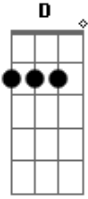

Radiohead - Coke Babies

Tom: **D**

- A**
Easy living
- A7M**
Easy hold
- A**
Easy teething
- A7M**
Easy fold
- A**
Easy listening
- A7M**
Easy love

- A**
Easy answers
- A7M**
To easy questions

Solo: **G D A**

- Easy tumble
- Easy fall
- Easy rumble
- Easy doll
- I get up on
- Easy love
- I get up on
- Easy listening

Acordes

© ukulele-chords.com

© ukulele-chords.com

© ukulele-chords.com

© ukulele-chords.com