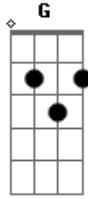

Radiohead - Coke Babies

Tom: **D**

- A**
Easy living
- A7M**
Easy hold
- A**
Easy teething
- A7M**
Easy fold
- A**
Easy listening
- A7M**
Easy love

- A**
Easy answers
- A7M**
To easy questions

Solo: **G D A**

- Easy tumble
- Easy fall
- Easy rumble
- Easy doll
- I get up on
- Easy love
- I get up on
- Easy listening

Acordes

© ukulele-chords.com

© ukulele-chords.com

© ukulele-chords.com

© ukulele-chords.com