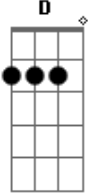

Radiohead - Coke Babies

Tom: **D**

- **A**
  Easy living
- **A7M**
  Easy hold
- **A**
  Easy teething
- **A7M**
  Easy fold
- **A**
  Easy listening
- **A7M**
  Easy love

- **A**
  Easy answers
- **A7M**
  To easy questions

Solo: **G D A**

- Easy tumble
- Easy fall
- Easy rumble
- Easy doll
- I get up on
- Easy love
- I get up on
- Easy listening

Acordes

© ukulele-chords.com

© ukulele-chords.com

© ukulele-chords.com

© ukulele-chords.com