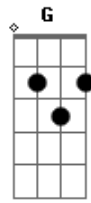

Radiohead - Coke Babies

Tom: **D**

- A**
Easy living
- A7M**
Easy hold
- A**
Easy teething
- A7M**
Easy fold
- A**
Easy listening
- A7M**
Easy love

- A**
Easy answers
- A7M**
To easy questions

Solo: **G D A**

- Easy tumble
- Easy fall
- Easy rumble
- Easy doll
- I get up on
- Easy love
- I get up on
- Easy listening

Acordes

© ukulele-chords.com

© ukulele-chords.com

© ukulele-chords.com

© ukulele-chords.com