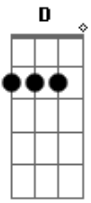

Radiohead - Coke Babies

Tom: **D**

- A**
Easy living
- A7M**
Easy hold
- A**
Easy teething
- A7M**
Easy fold
- A**
Easy listening
- A7M**
Easy love

- A**
Easy answers
- A7M**
To easy questions

Solo: **G D A**

- Easy tumble
- Easy fall
- Easy rumble
- Easy doll
- I get up on
- Easy love
- I get up on
- Easy listening

Acordes

© ukulele-chords.com

© ukulele-chords.com

© ukulele-chords.com

© ukulele-chords.com