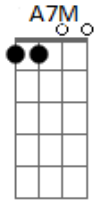

Radiohead - Coke Babies

Tom: **D**

- **A**
  Easy living
- **A7M**
  Easy hold
- **A**
  Easy teething
- **A7M**
  Easy fold
- **A**
  Easy listening
- **A7M**
  Easy love

- **A**
  Easy answers
- **A7M**
  To easy questions

Solo: **G D A**

- Easy tumble
- Easy fall
- Easy rumble
- Easy doll
- I get up on
- Easy love
- I get up on
- Easy listening

Acordes

© ukulele-chords.com