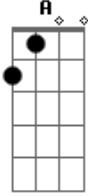

Radiohead - Coke Babies

Tom: **D**

- A**
Easy living
- A7M**
Easy hold
- A**
Easy teething
- A7M**
Easy fold
- A**
Easy listening
- A7M**
Easy love

- A**
Easy answers
- A7M**
To easy questions

Solo: **G D A**

- Easy tumble
- Easy fall
- Easy rumble
- Easy doll
- I get up on
- Easy love
- I get up on
- Easy listening

Acordes

© ukulele-chords.com

© ukulele-chords.com

© ukulele-chords.com

© ukulele-chords.com