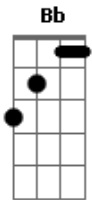

Radiohead - Codex

Tom: F

Intro: C Bb Dm
C Bb Dm Dm

C Bb Dm
Sleight of hand
F Gm Am Bb
Jump off the end
Bb C Bb C
Into a clear lake
C Bb Dm
No one around

C Bb Dm
Just dragonflies
F Gm Am Bb
Flying to the sun

Bb F C Bb C
No one gets hurt
C Bb Dm
You've done nothing wrong
(C Bb Dm) (2x)

C Bb Dm
Slide your hand
F Gm Am Bb
Jump off the end
Bb F C Bb C
The water's clear
C Bb Dm
And innocent
Bb F C Bb C
The water's clear
C Bb Dm
And innocent

Acordes

© ukulele-chords.com

© ukulele-chords.com

© ukulele-chords.com

© ukulele-chords.com

© ukulele-chords.com

© ukulele-chords.com