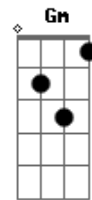

© ukulele-chords.com