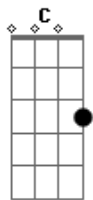

© ukulele-chords.com

© ukulele-chords.com